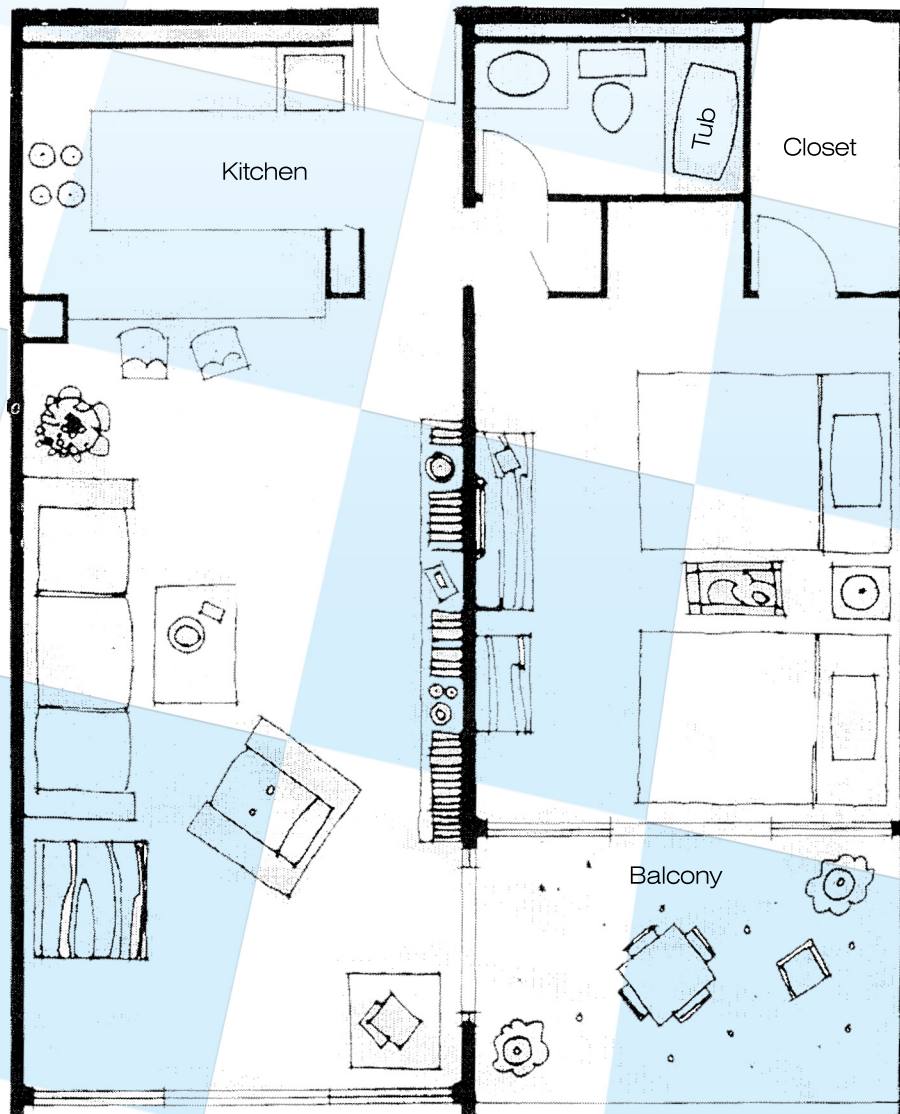

# Pacific Tower - Plan 1

1 Bedroom & 1 Bath  
Approx. 894 Square Feet

BROKER ASSOCIATES

For Additional Scripps Ranch Floor Plans Visit  
[www.SanDiegoCastles.com](http://www.SanDiegoCastles.com)  
**(858) 530-BERG**

Floor plans are per builder and subject to change by builder or owner.  
\* Square footage per builder, agent has not independently verified.