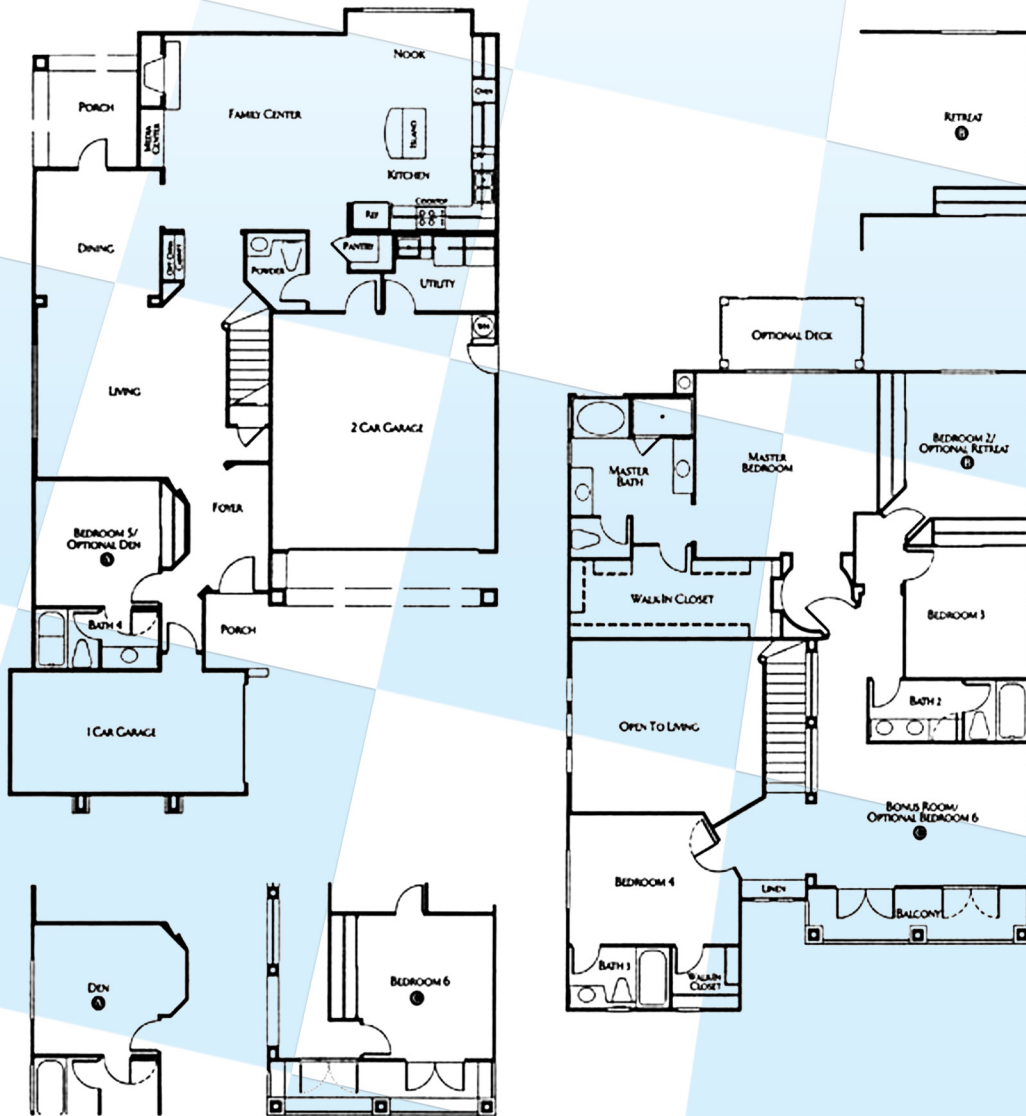

# Americana - Plan 3

## “The Ellington”

5 Bedrooms Plus Bonus Room or 6 Bedrooms & 4.5 Baths  
Approx. 3,039 Square Feet • Two Stories • 3-Car Garage

**Kris & Steve  
Berg**

“It’s Your Move!”

BROKER ASSOCIATES

For Additional Scripps Ranch Floor Plans Visit  
[www.SanDiegoCastles.com](http://www.SanDiegoCastles.com)  
**(858) 530-BERG**

Floor plans are per builder and subject to change by builder or owner.  
\* Square footage per builder, agent has not independently verified.