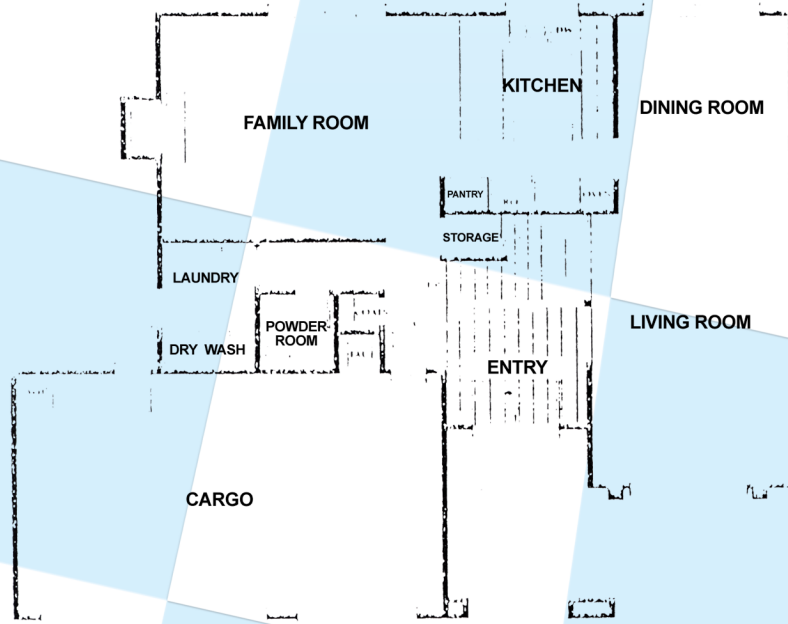

Canberra Park

“The Hampton”

4 Bedrooms & 2½ Baths • Approx. 2478 Square Feet

SECOND FLOOR

FIRST FLOOR

**Kris & Steve
Berg**

“It’s Your Move!”

BROKER ASSOCIATES