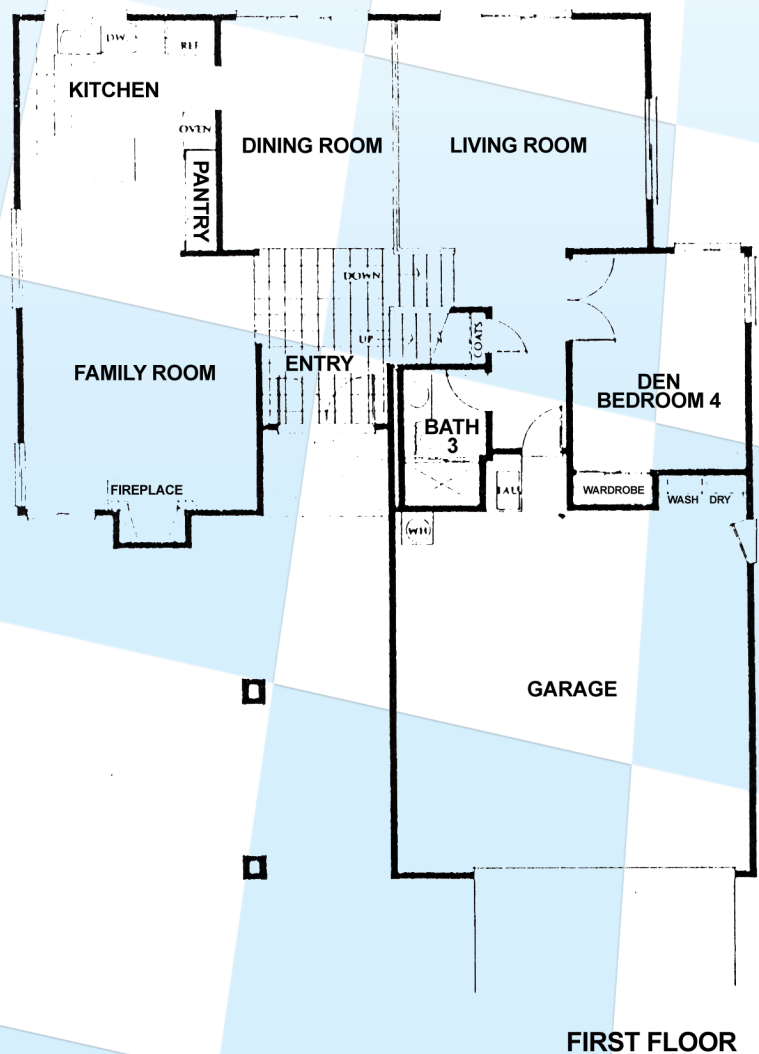

Canberra Park

“The Melbourne”

4 Bedrooms & 3 Baths • Approx. 2145 Square Feet

BROKER ASSOCIATES

For Additional Scripps Ranch Floor Plans Visit
www.SanDiegoCastles.com
(858) 530-BERG

Floor plans are per builder and subject to change by builder or owner.
* Square footage per builder, agent has not independently verified.