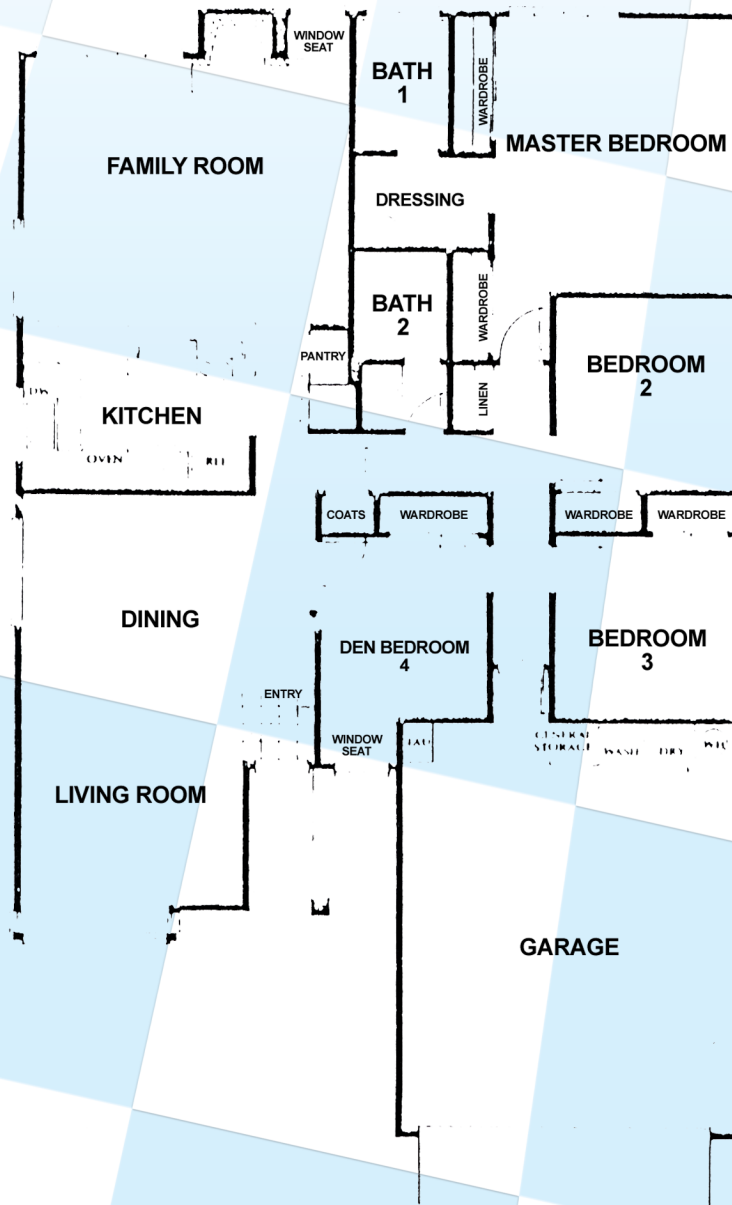

## “The Sydney”

4 Bedrooms & 2 Baths • Approx. 1704 Square Feet

**Kris & Steve  
Berg**

“It’s Your Move!”

BROKER ASSOCIATES

For Additional Scripps Ranch Floor Plans Visit  
[www.SanDiegoCastles.com](http://www.SanDiegoCastles.com)