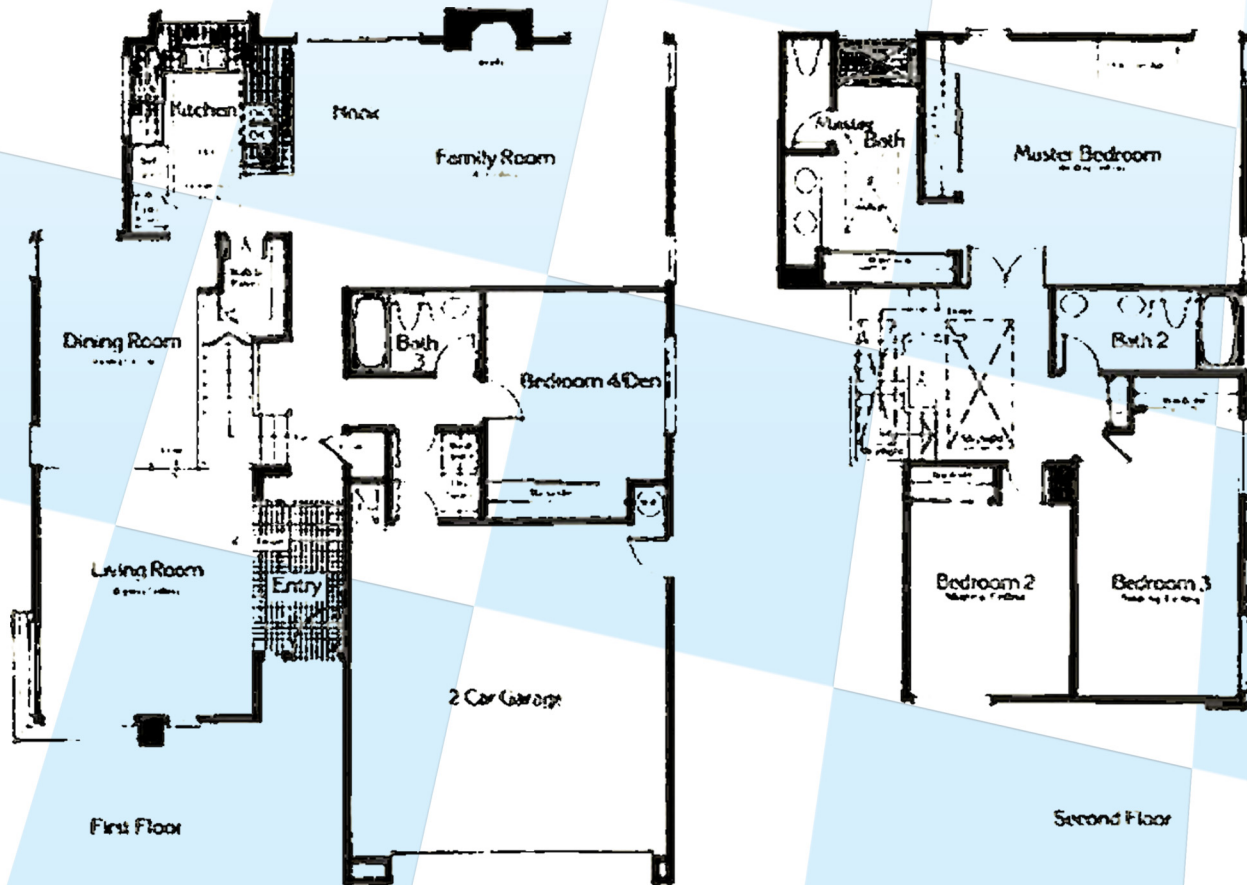

Conservatory

“The Crescendo”

3 Bedrooms and Den or 4 Bedrooms & 3 Baths • Approx. 2,354 Square Feet
Two Stories • 2-Car Garage

BROKER ASSOCIATES

For Additional Scripps Ranch Floor Plans Visit
www.SanDiegoCastles.com
(858) 530-BERG

Floor plans are per builder and subject to change by builder or owner.
* Square footage per builder, agent has not independently verified.