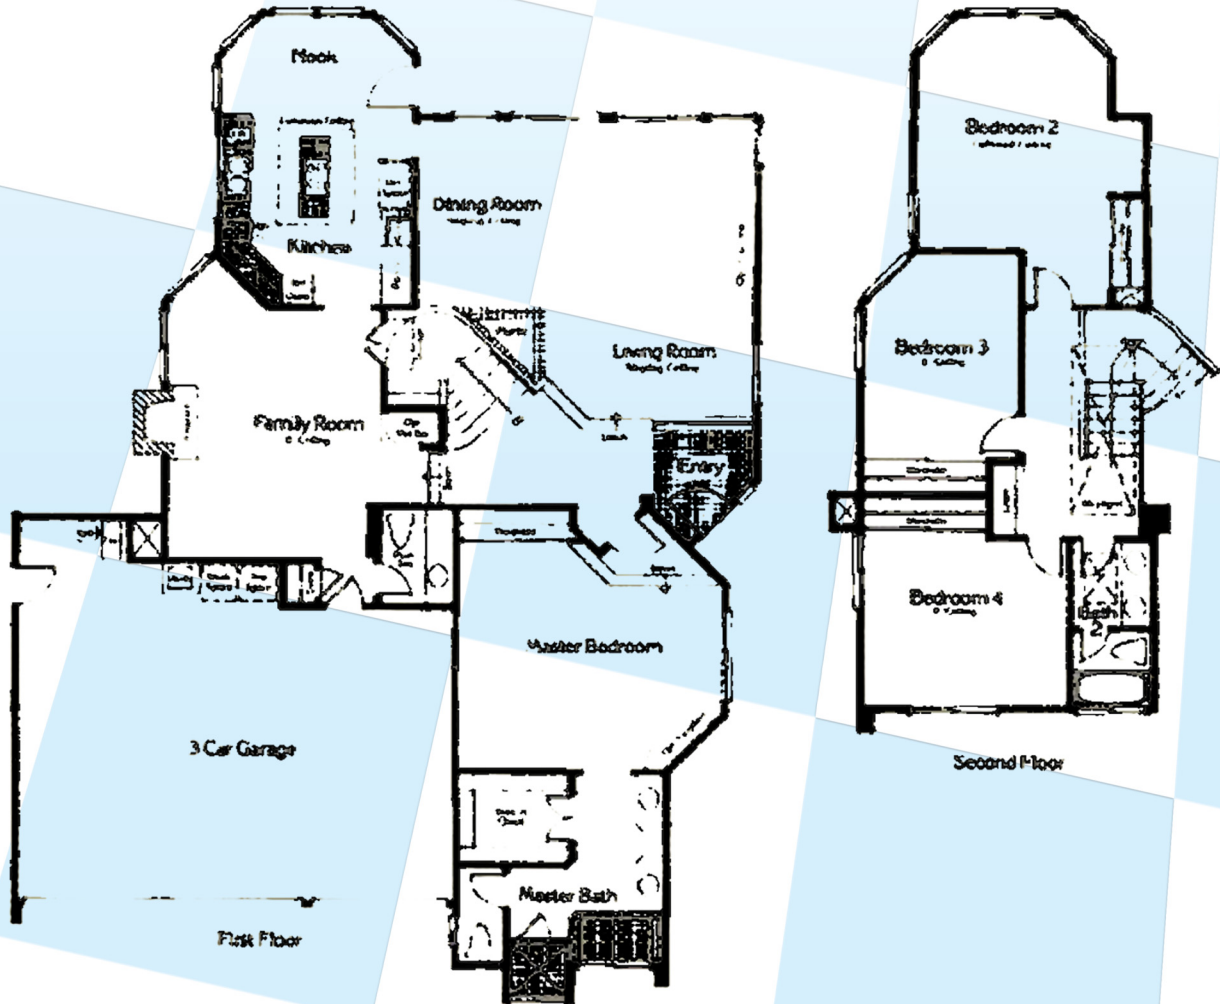

Conservatory

“The Overture”

4 Bedrooms & 2.5 Baths • Approx. 2,559 Square Feet
Two Stories • 2-Car Garage

**Kris & Steve
Berg**

“It’s Your Move!”

BROKER ASSOCIATES

For Additional Scripps Ranch Floor Plans Visit
www.SanDiegoCastles.com
(858) 530-BERG

Floor plans are per builder and subject to change by builder or owner.
* Square footage per builder, agent has not independently verified.