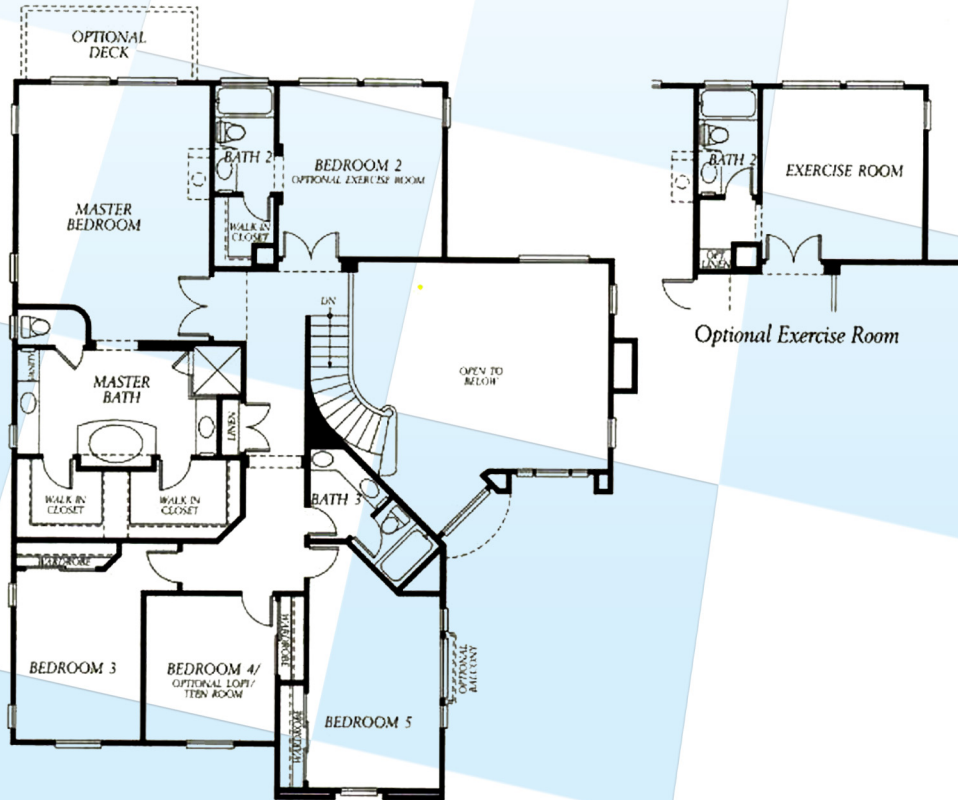

Crown Collection - Plan 4

“The Emerald”

5 Bedrooms Plus Den & 3.5 Baths • Approx. 3,590 Square Feet
Two Stories • 2-Car Plus 1-Car Garage

Optional Bedroom 6
& Bath 4 with Tub

**Kris & Steve
Berg**

“It’s Your Move!”

BROKER ASSOCIATES

For Additional Scripps Ranch Floor Plans Visit
www.SanDiegoCastles.com

(858) 530-BERG

Floor plans are per builder and subject to change by builder or owner.
* Square footage per builder, agent has not independently verified.

Crown Collection - Plan 4

“The Emerald”

5 Bedrooms Plus Den & 3.5 Baths • Approx. 3,590 Square Feet
Two Stories • 2-Car Plus 1-Car Garage

Second Floor

Optional Loft/Teen Room
& Bedroom 3

**Kris & Steve
Berg**