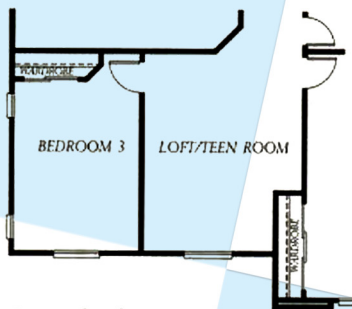

Crown Collection - Plan 4

“The Emerald”

5 Bedrooms Plus Den & 3.5 Baths • Approx. 3,590 Square Feet
Two Stories • 2-Car Plus 1-Car Garage

Optional Bedroom 6
& Bath 4 with Tub

**Kris & Steve
Berg**

“It’s Your Move!”

BROKER ASSOCIATES

For Additional Scripps Ranch Floor Plans Visit
www.SanDiegoCastles.com

(858) 530-BERG

Floor plans are per builder and subject to change by builder or owner.
* Square footage per builder, agent has not independently verified.

Crown Collection - Plan 4

“The Emerald”

5 Bedrooms Plus Den & 3.5 Baths • Approx. 3,590 Square Feet
Two Stories • 2-Car Plus 1-Car Garage

Second Floor

Optional Loft/Teen Room
& Bedroom 3

**Kris & Steve
Berg**