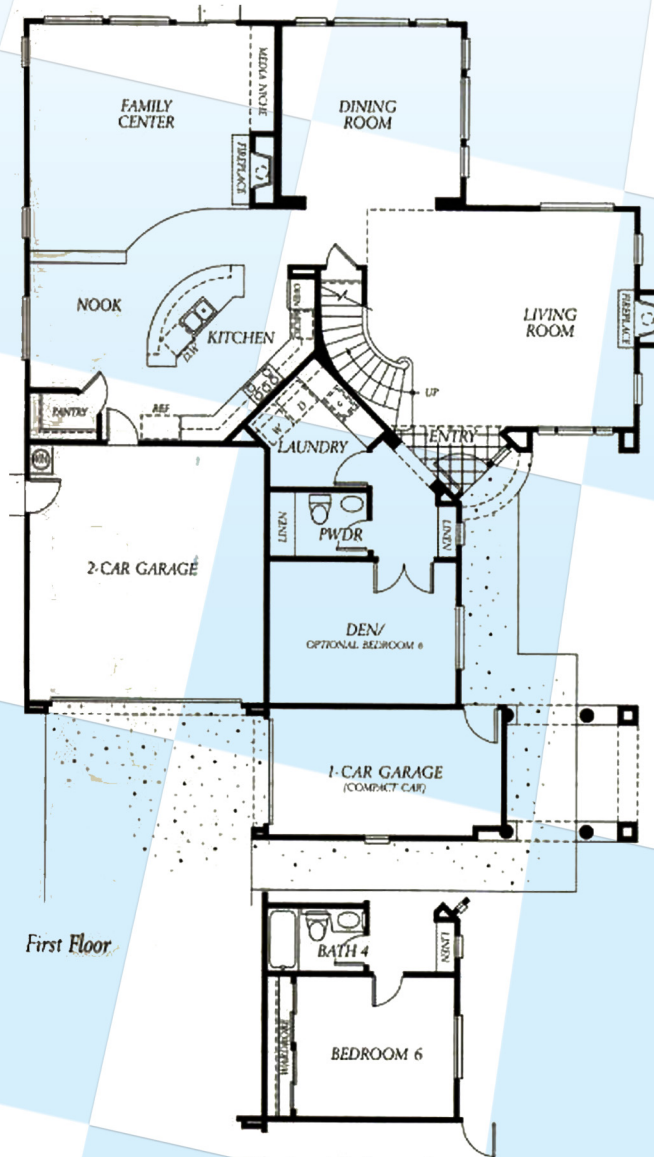

Crown Collection - Plan 4

“The Emerald”

5 Bedrooms Plus Den & 3.5 Baths • Approx. 3,590 Square Feet
Two Stories • 2-Car Plus 1-Car Garage

Optional Bedroom 6
& Bath 4 with Tub

**Kris & Steve
Berg**

“It’s Your Move!”

BROKER ASSOCIATES

For Additional Scripps Ranch Floor Plans Visit
www.SanDiegoCastles.com

(858) 530-BERG

Floor plans are per builder and subject to change by builder or owner.
* Square footage per builder, agent has not independently verified.

Crown Collection - Plan 4

“The Emerald”

5 Bedrooms Plus Den & 3.5 Baths • Approx. 3,590 Square Feet
Two Stories • 2-Car Plus 1-Car Garage

Second Floor

Optional Loft/Teen Room
& Bedroom 3

**Kris & Steve
Berg**