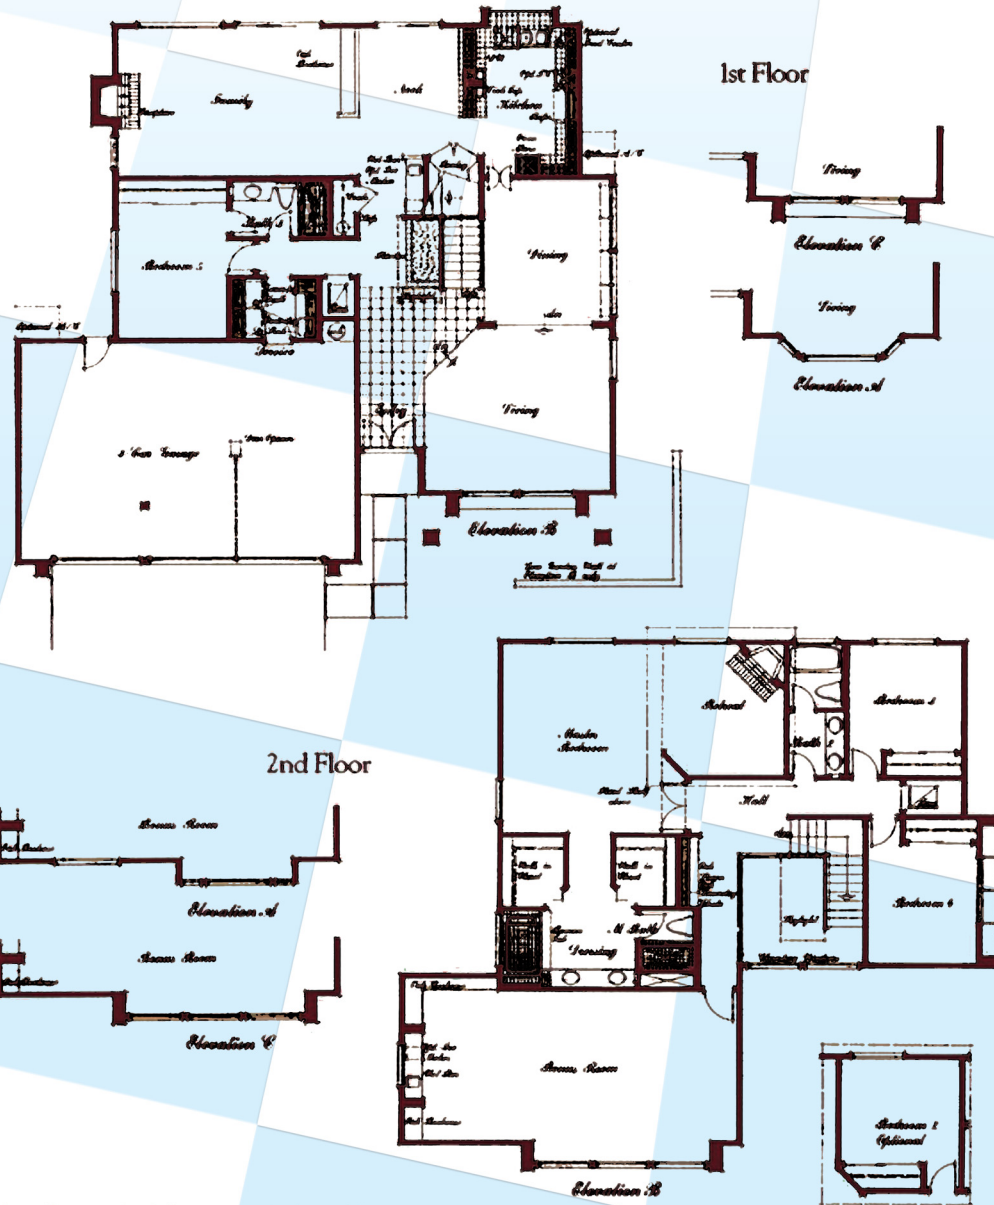

Crown Pointe - Plan 2

“Hong Kong”

Approx. 3,361 Square Feet • 3-Car Garage
Two Stories

For Additional Scripps Ranch Floor Plans Visit
www.SanDiegoCastles.com
(858) 530-BERG

Floor plans are per builder and subject to change by builder or owner.
* Square footage per builder, agent has not independently verified.