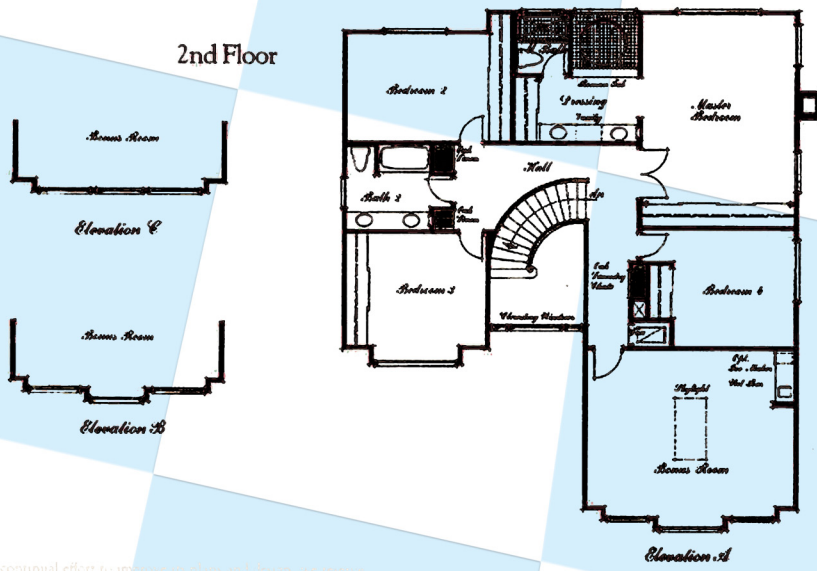

Crown Pointe - Plan 3

“New York”

Approx. 2,985 Square Feet • 2-Car Garage
Two Stories

James' continual effort to improve his plans and design is evident.

Kris & Steve Berg
"It's Your Move!"
BROKER ASSOCIATES