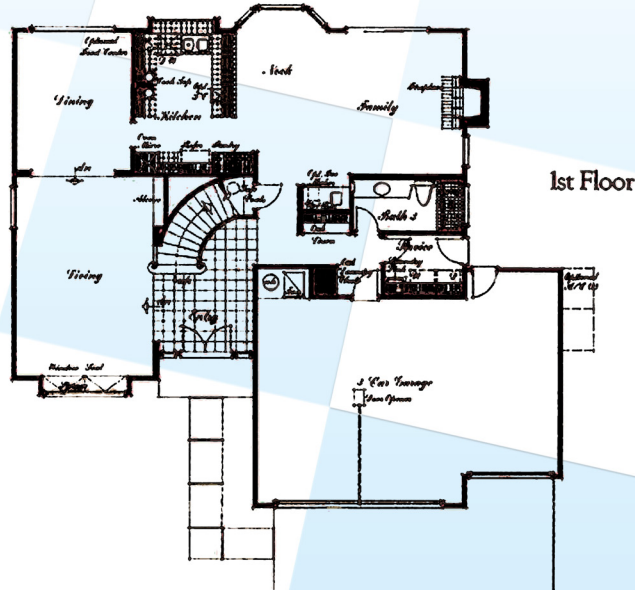

Crown Pointe - Plan 3

“New York”

Approx. 2,985 Square Feet • 2-Car Garage
Two Stories

James' continual effort to improve his plans and design is evident.

Kris & Steve Berg
"It's Your Move!"
BROKER ASSOCIATES