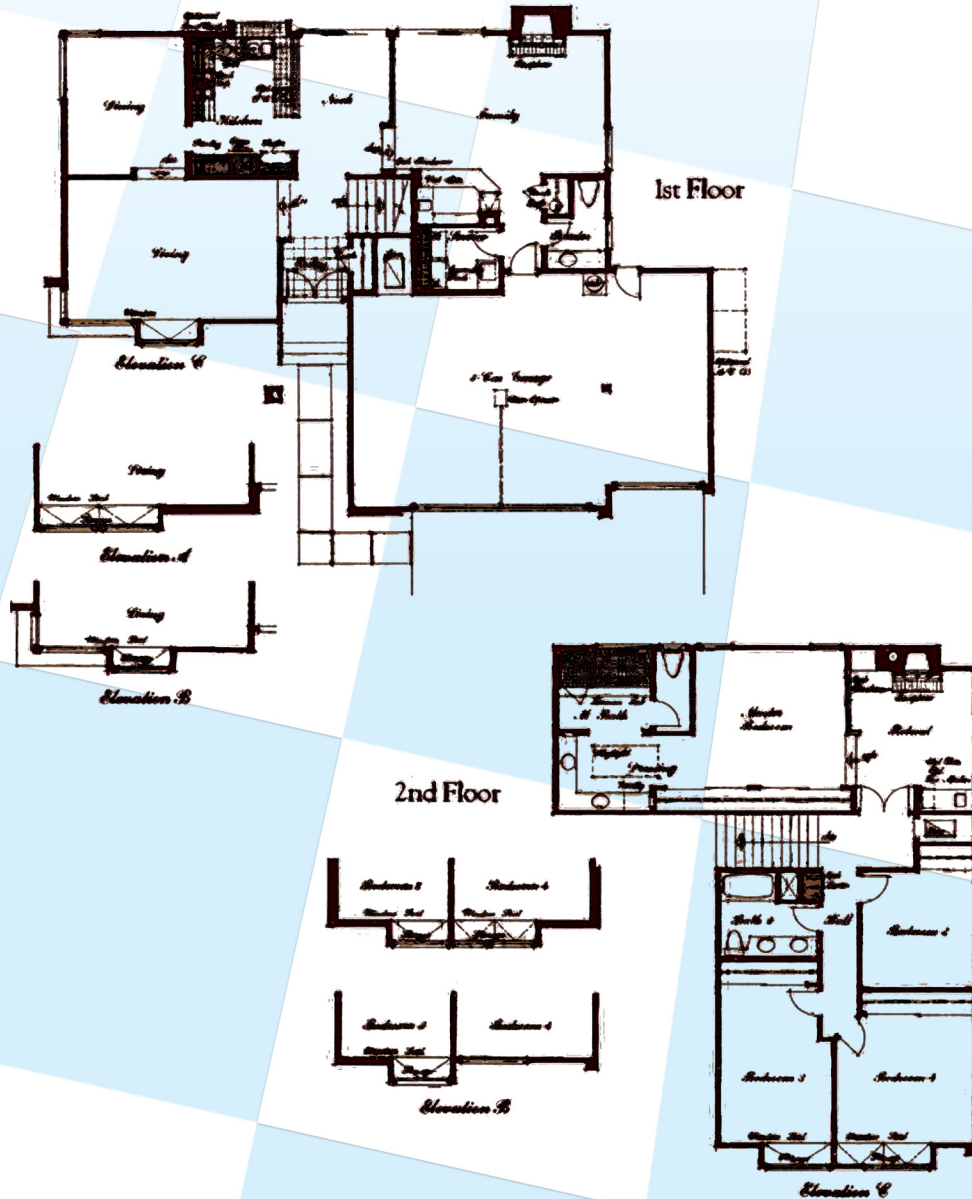

Crown Pointe - Plan 5

“Paris”

Approx. 2,593 Square Feet • 3-Car Garage
Two Stories

**Kris & Steve
Berg**

"It's Your Move!"

BROKER ASSOCIATES

For Additional Scripps Ranch Floor Plans Visit
www.SanDiegoCastles.com
(858) 530-BERG

Floor plans are per builder and subject to change by builder or owner.
* Square footage per builder, agent has not independently verified.