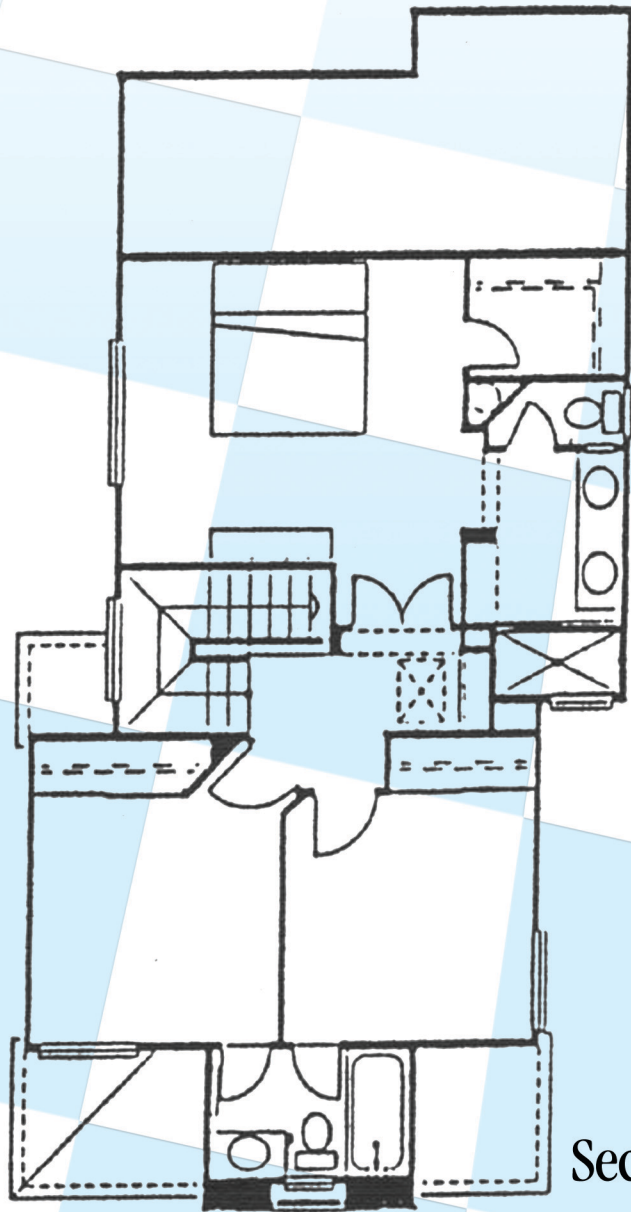

# Encore - Plan 2

3 Bedrooms & 2.5 Baths • Approx. 1,225 Square Feet  
2-Car Garage

Second Floor

BROKER ASSOCIATES

For Additional Scripps Ranch Floor Plans Visit  
[www.SanDiegoCastles.com](http://www.SanDiegoCastles.com)  
**(858) 530-BERG**

Floor plans are per builder and subject to change by builder or owner.  
\* Square footage per builder, agent has not independently verified.