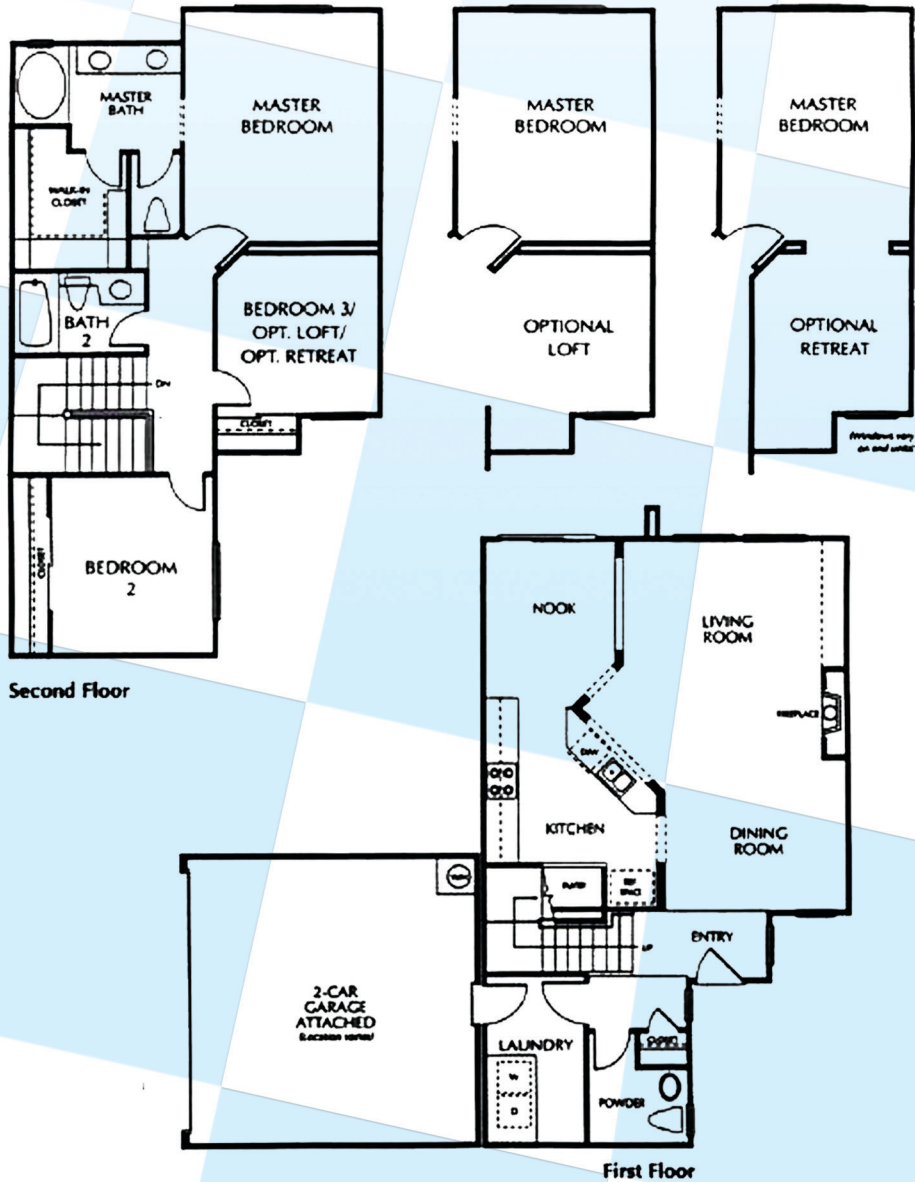

Ivy Crest - Plan 4

“The Windsor”

3 Bedrooms & 2.5 Baths • Approx. 1,541 - 1,553 Square Feet • Breakfast Nook
Separate Dining Room • Optional Loft or Master Retreat • Fireplace in Living Room
Private Rear Yard • Interior Laundry Room • Two-Car Garage

Second Floor

First Floor

**Kris & Steve
Berg**

“It’s Your Move!”

BROKER ASSOCIATES

For Additional Scripps Ranch Floor Plans Visit
www.SanDiegoCastles.com
(858) 530-BERG

Floor plans are per builder and subject to change by builder or owner.
* Square footage per builder, agent has not independently verified.