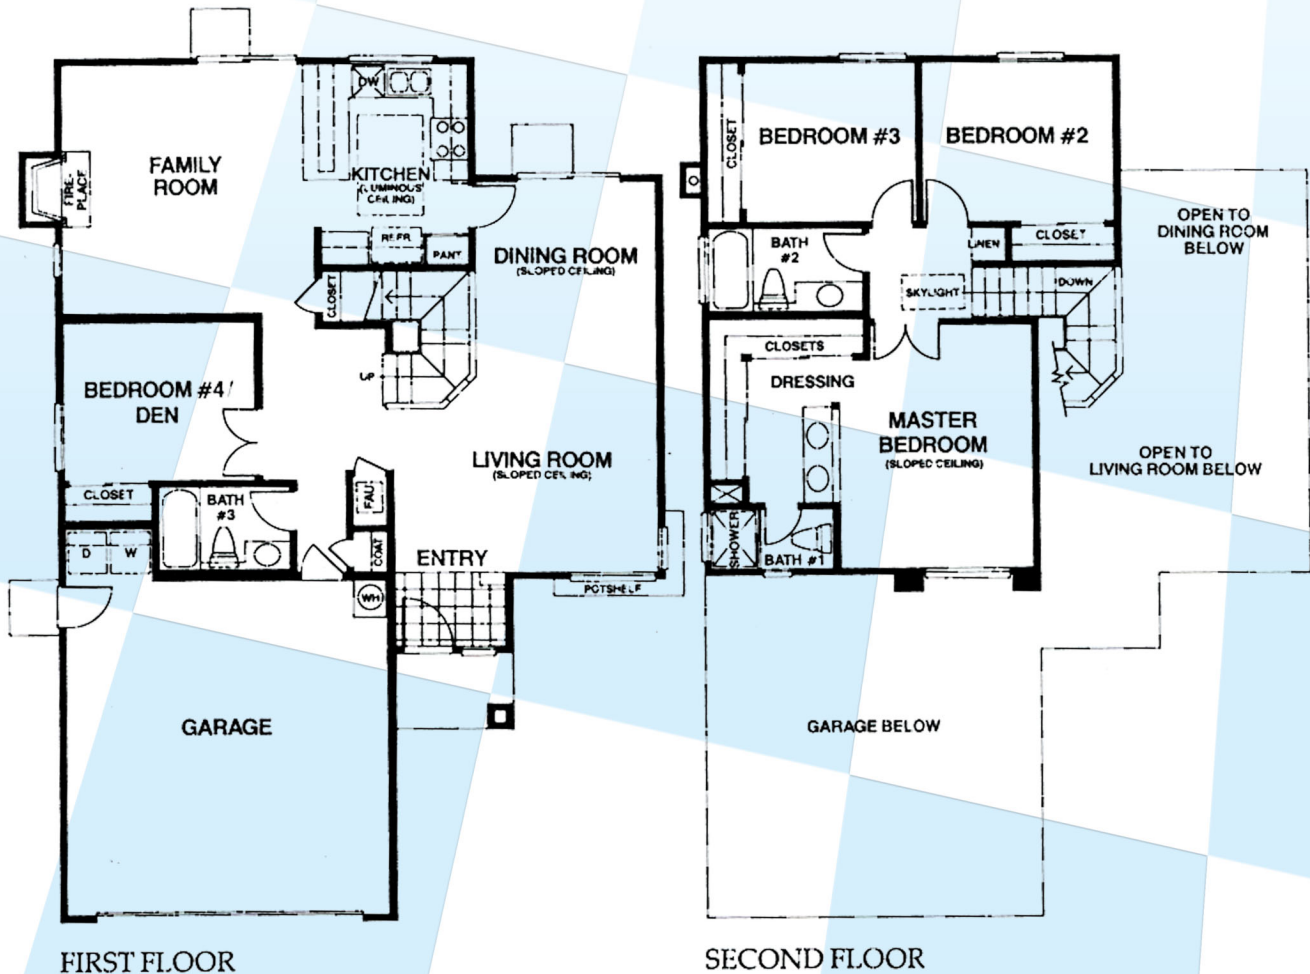

La Quintana - Plan 14

"Sonoma"

4 Bedrooms & 3 Baths • Approx. 1,736 Square Feet
Two Stories • Garage

**Kris & Steve
Berg**

"It's Your Move!"

BROKER ASSOCIATES

For Additional Scripps Ranch Floor Plans Visit
www.SanDiegoCastles.com
(858) 530-BERG

Floor plans are per builder and subject to change by builder or owner.
* Square footage per builder, agent has not independently verified.