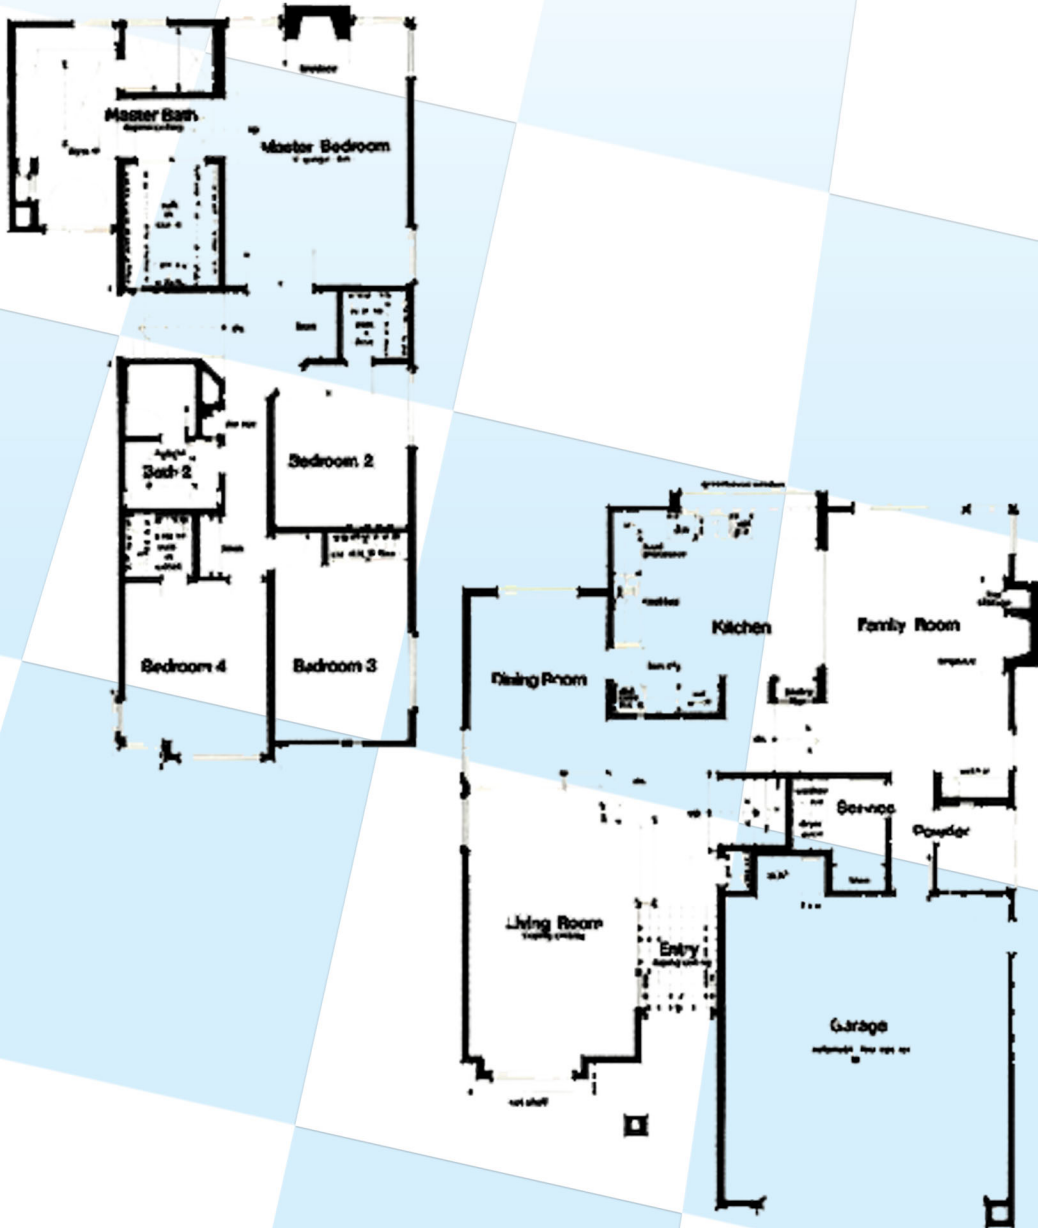

Loire Valley - Plan 314

4 Bedrooms & 2.5 Baths • Approx. 3,058 Square Foot
Garage

**Kris & Steve
Berg**

"It's Your Move!"

BROKER ASSOCIATES

For Additional Scripps Ranch Floor Plans Visit
www.SanDiegoCastles.com
(858) 530-BERG

Floor plans are per builder and subject to change by builder or owner.
* Square footage per builder, agent has not independently verified.