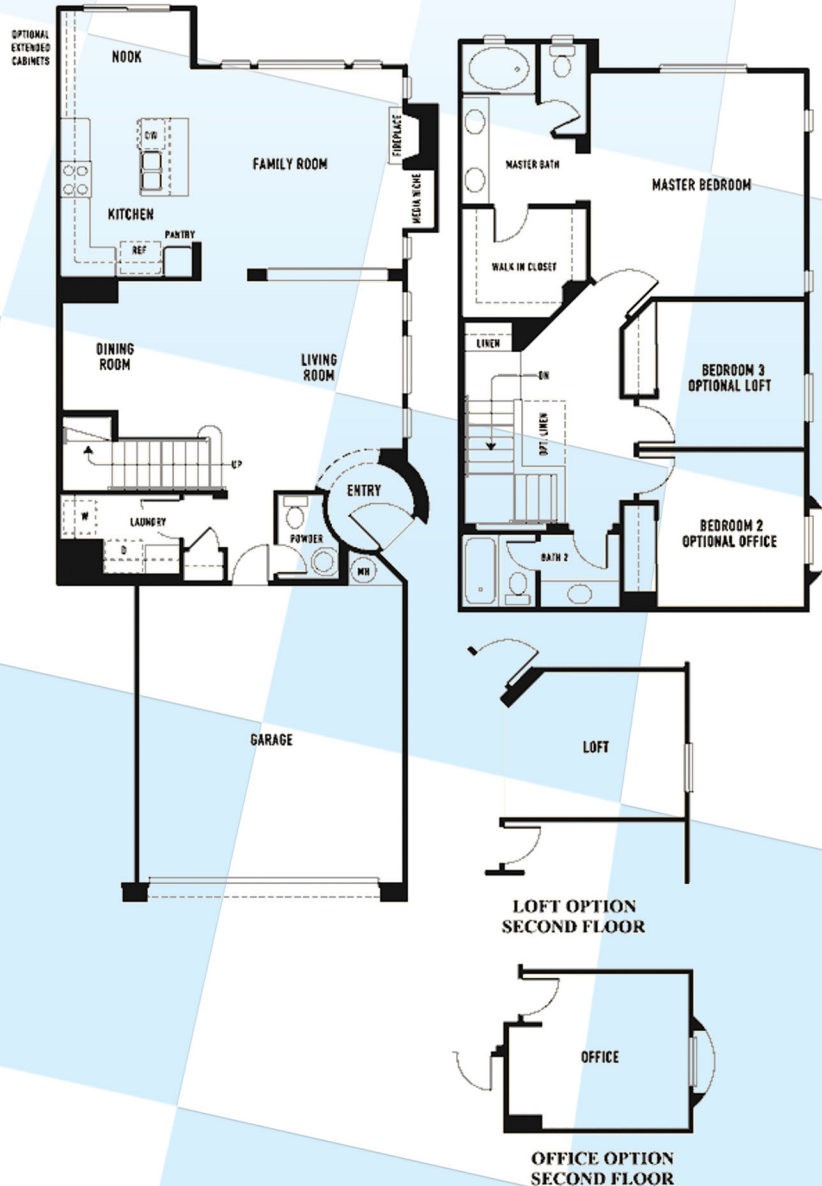

Miro - Plan 3

3 Bedrooms & 2.5 Baths • Approx. 1,761 Square Foot
Two Stories • 2-Car Attached Garage

Kris & Steve Berg
"It's Your Move!"
BROKER ASSOCIATES

For Additional Scripps Ranch Floor Plans Visit
www.SanDiegoCastles.com
(858) 530-BERG

Floor plans are per builder and subject to change by builder or owner.
* Square footage per builder, agent has not independently verified.