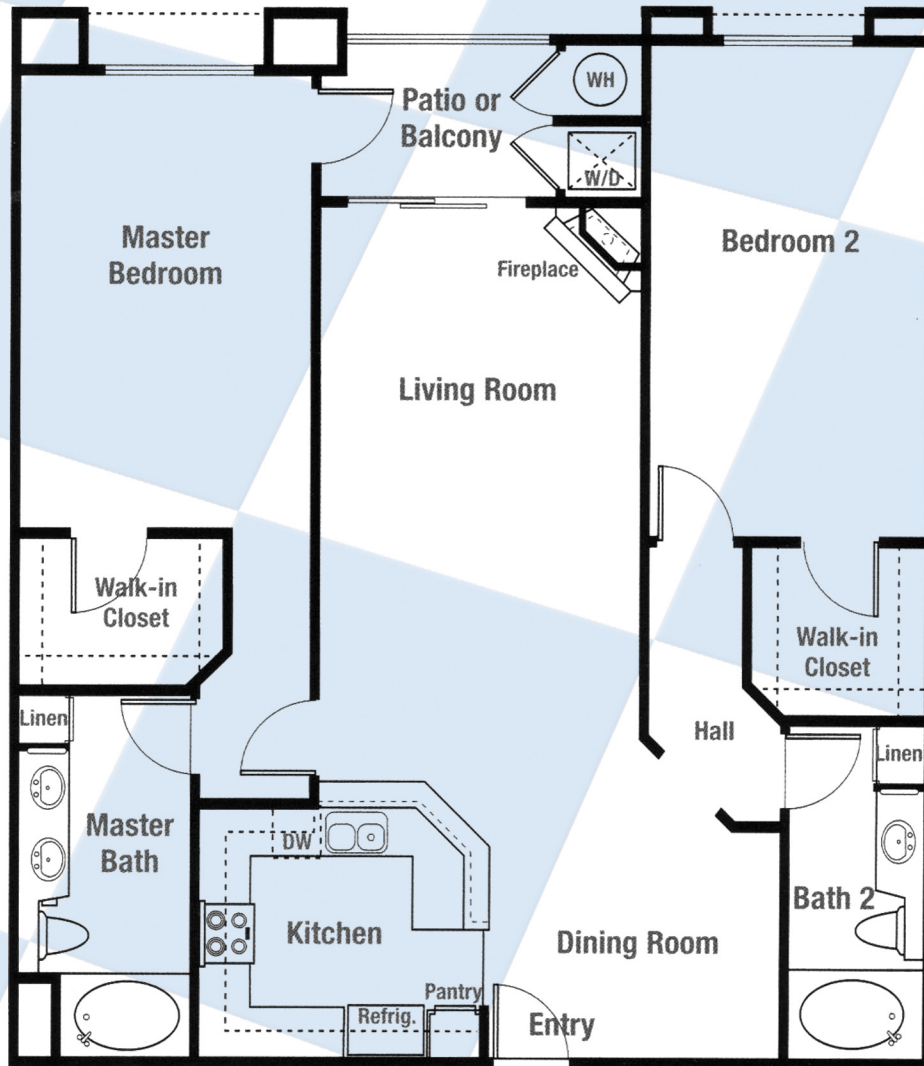

Monarch at Scripps Ranch

“Cypress”

2 Bedrooms & 2 Baths
Approx. 1,401 Square Feet

For Additional Scripps Ranch Floor Plans Visit
www.SanDiegoCastles.com

(858) 530-BERG

Floor plans are per builder and subject to change by builder or owner.
* Square footage per builder, agent has not independently verified.