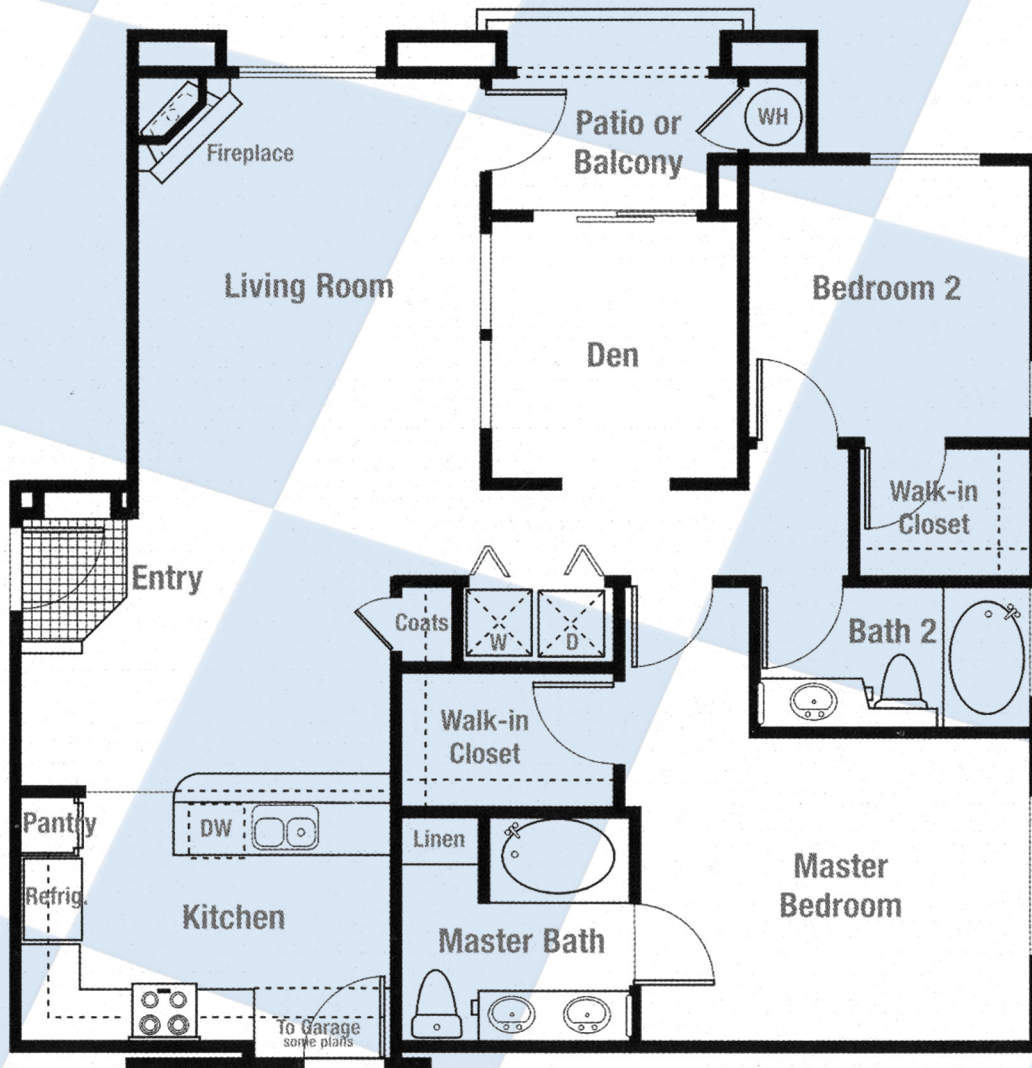

Monarch at Scripps Ranch

“Magnolia”

2 Bedrooms & 2 Baths, Approx. 1,201 Square Feet
Some Magnolia units feature an attached garage

For Additional Scripps Ranch Floor Plans Visit
www.SanDiegoCastles.com

(858) 530-BERG

Floor plans are per builder and subject to change by builder or owner.
* Square footage per builder, agent has not independently verified.

**Kris & Steve
Berg**

“It’s Your Move!”

BROKER ASSOCIATES