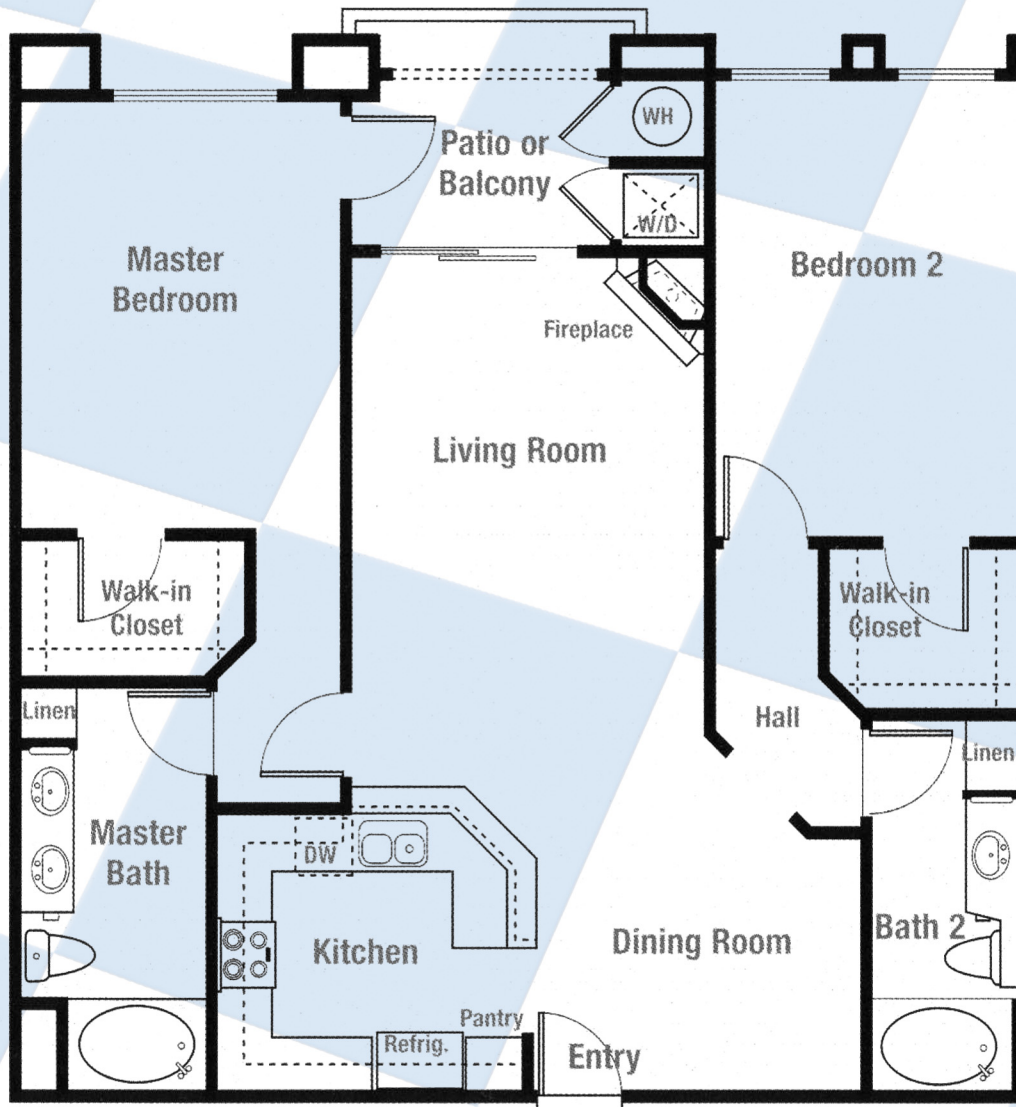

Monarch at Scripps Ranch

“Pine”

2 Bedrooms & 2 Baths, Approx. 1,327-1,350 Square Feet
Some Pine units feature an attached garage

For Additional Scripps Ranch Floor Plans Visit
www.SanDiegoCastles.com

(858) 530-BERG

Floor plans are per builder and subject to change by builder or owner.
* Square footage per builder, agent has not independently verified.

**Kris & Steve
Berg**

"It's Your Move!"

BROKER ASSOCIATES