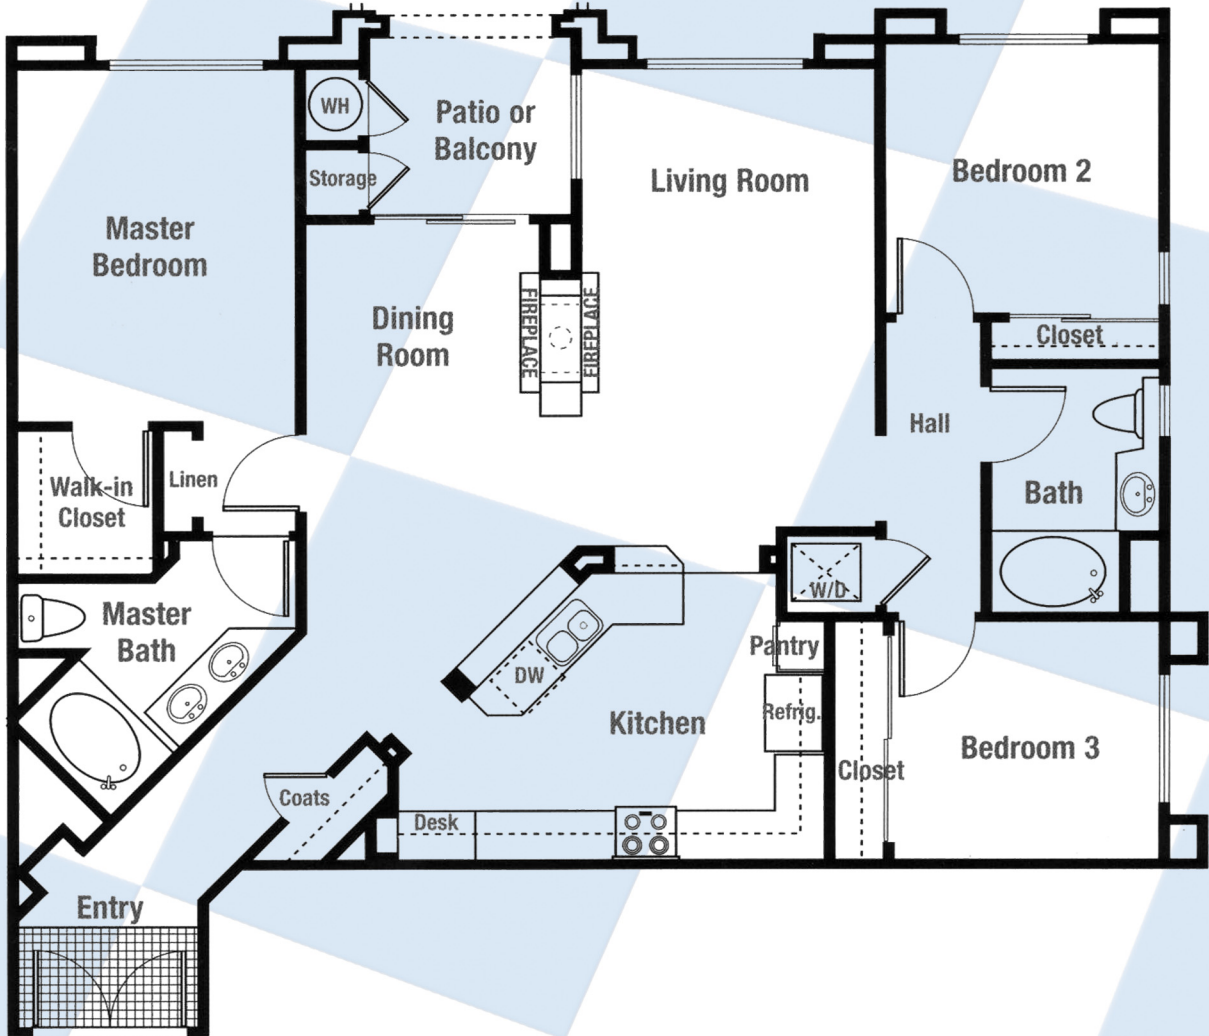

Monarch at Scripps Ranch

“Sequoia”

3 Bedrooms & 2 Baths, Approx. 1,444 Square Feet
Some Sequoia units feature an attached garage

For Additional Scripps Ranch Floor Plans Visit
www.SanDiegoCastles.com

(858) 530-BERG

Floor plans are per builder and subject to change by builder or owner.
* Square footage per builder, agent has not independently verified.

**Kris & Steve
Berg**

"It's Your Move!"

BROKER ASSOCIATES