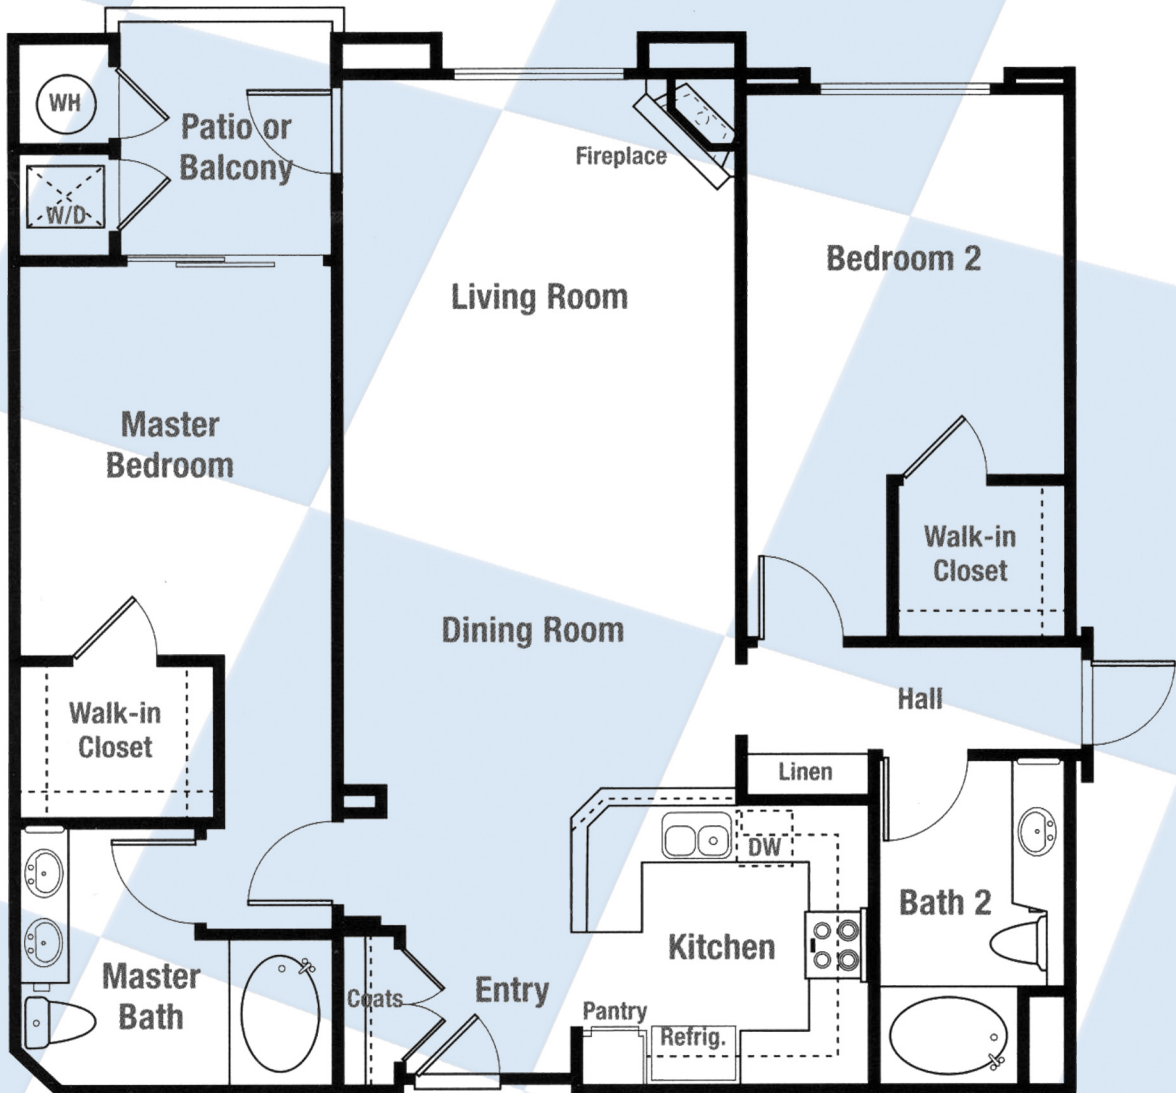

Monarch at Scripps Ranch

“Willow”

2 Bedrooms & 2 Baths, Approx. 1,276 Square Feet
Some Willow units feature an attached garage

For Additional Scripps Ranch Floor Plans Visit
www.SanDiegoCastles.com

(858) 530-BERG

Floor plans are per builder and subject to change by builder or owner.
* Square footage per builder, agent has not independently verified.

**Kris & Steve
Berg**

"It's Your Move!"

BROKER ASSOCIATES