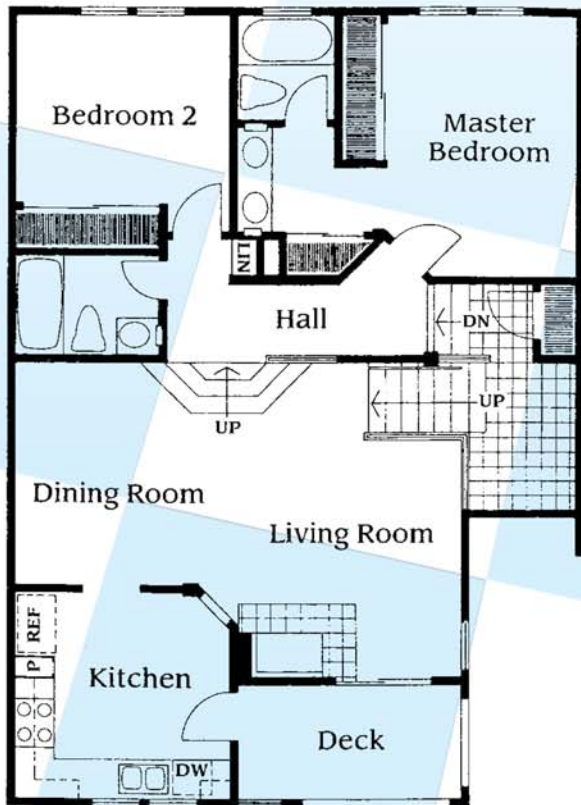

# Nob Hill - Plan 1

## Stanford Court

Approx. 1,070 Square Feet  
2 Bedrooms & 2 Bathrooms

Main Floor Plan

Lower Floor Plan

For Additional Scripps Ranch Floor Plans Visit  
[www.SanDiegoCastles.com](http://www.SanDiegoCastles.com)  
**(858) 530-2374**