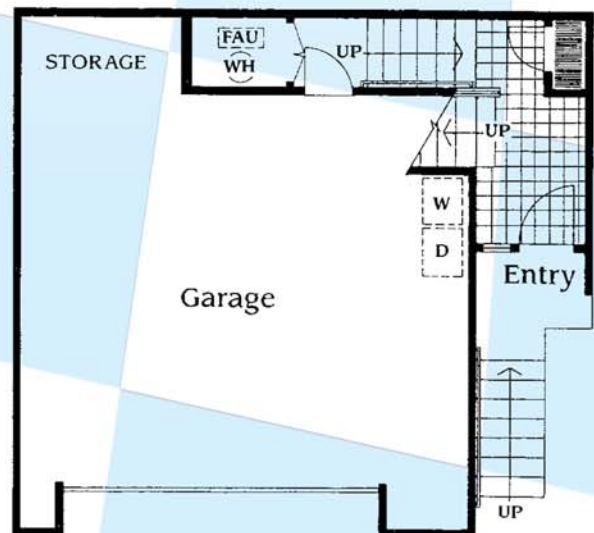

## Stanford Court

Approx. 1,070 Square Feet  
2 Bedrooms & 2 Bathrooms

Main Floor Plan

Lower Floor Plan

For Additional Scripps Ranch Floor Plans Visit  
[www.SanDiegoCastles.com](http://www.SanDiegoCastles.com)  
**(858) 530-2374**