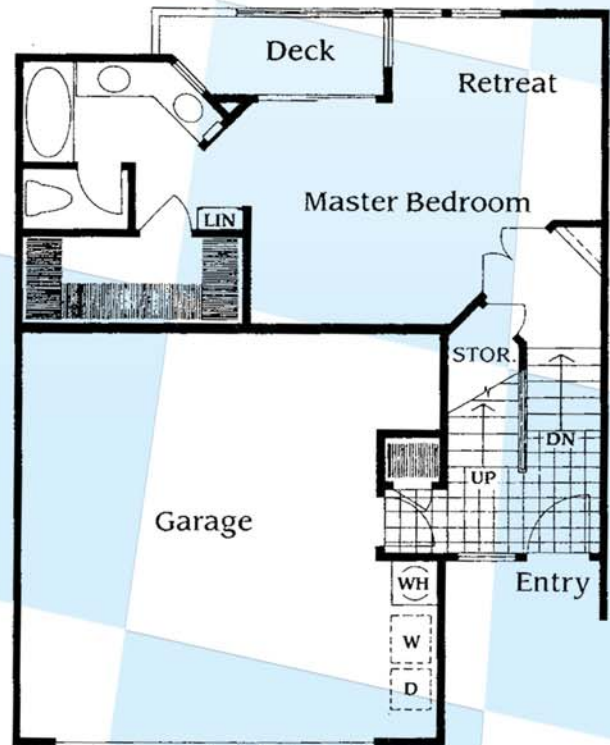

Nob Hill - Plan 4

Mark Hopkins

Approx. 1,350 Square Feet
2 Bedrooms & 2 Bathrooms

Main Floor Plan

Lower Floor Plan

For Additional Scripps Ranch Floor Plans Visit
www.SanDiegoCastles.com
(858) 530-2374

Floor plans are per builder and subject to change by builder or owner.
* Square footage per builder, agent has not independently verified.