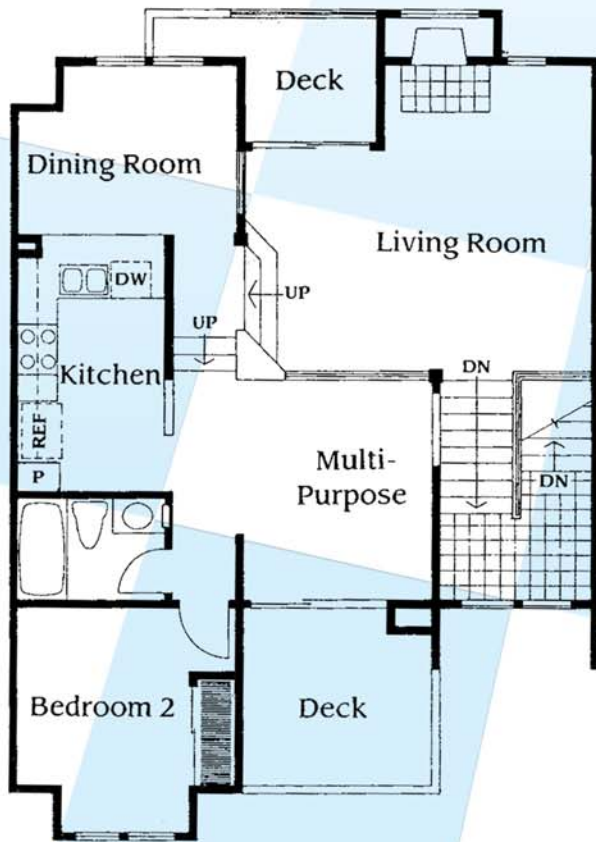

Nob Hill - Plan 4

Mark Hopkins

Approx. 1,350 Square Feet
2 Bedrooms & 2 Bathrooms

Main Floor Plan

Lower Floor Plan

For Additional Scripps Ranch Floor Plans Visit
www.SanDiegoCastles.com
(858) 530-2374

Floor plans are per builder and subject to change by builder or owner.
* Square footage per builder, agent has not independently verified.