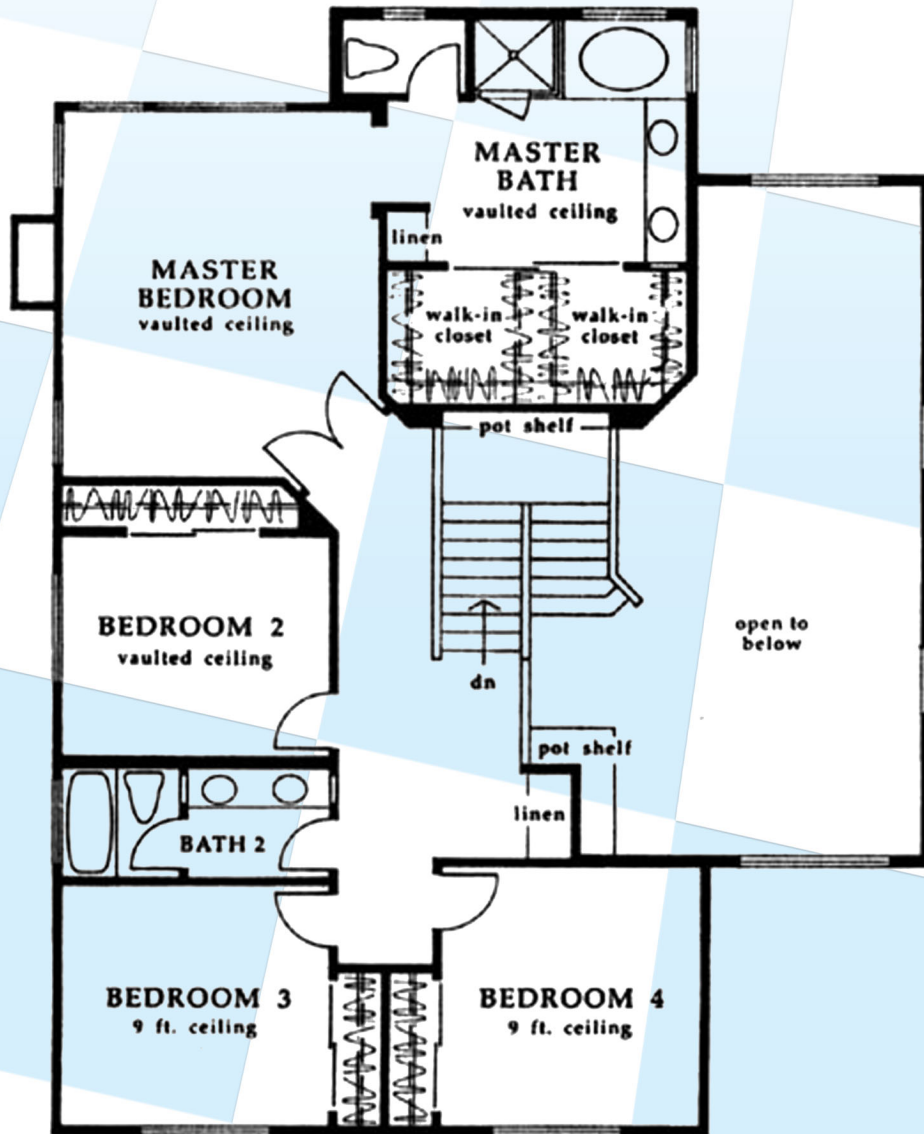

Prominence - Plan 4

4 Bedrooms Plus Den & 3 Baths • Approx. 2,699 Square Foot
Two Stories • 3-Car Garage

**Kris & Steve
Berg**

"It's Your Move!"

BROKER ASSOCIATES

For Additional Scripps Ranch Floor Plans Visit
www.SanDiegoCastles.com
(858) 530-BERG

Floor plans are per builder and subject to change by builder or owner.
* Square footage per builder, agent has not independently verified.

Prominence - Plan 4

4 Bedrooms Plus Den & 3 Baths • Approx. 2,699 Square Foot
Two Stories • 3-Car Garage