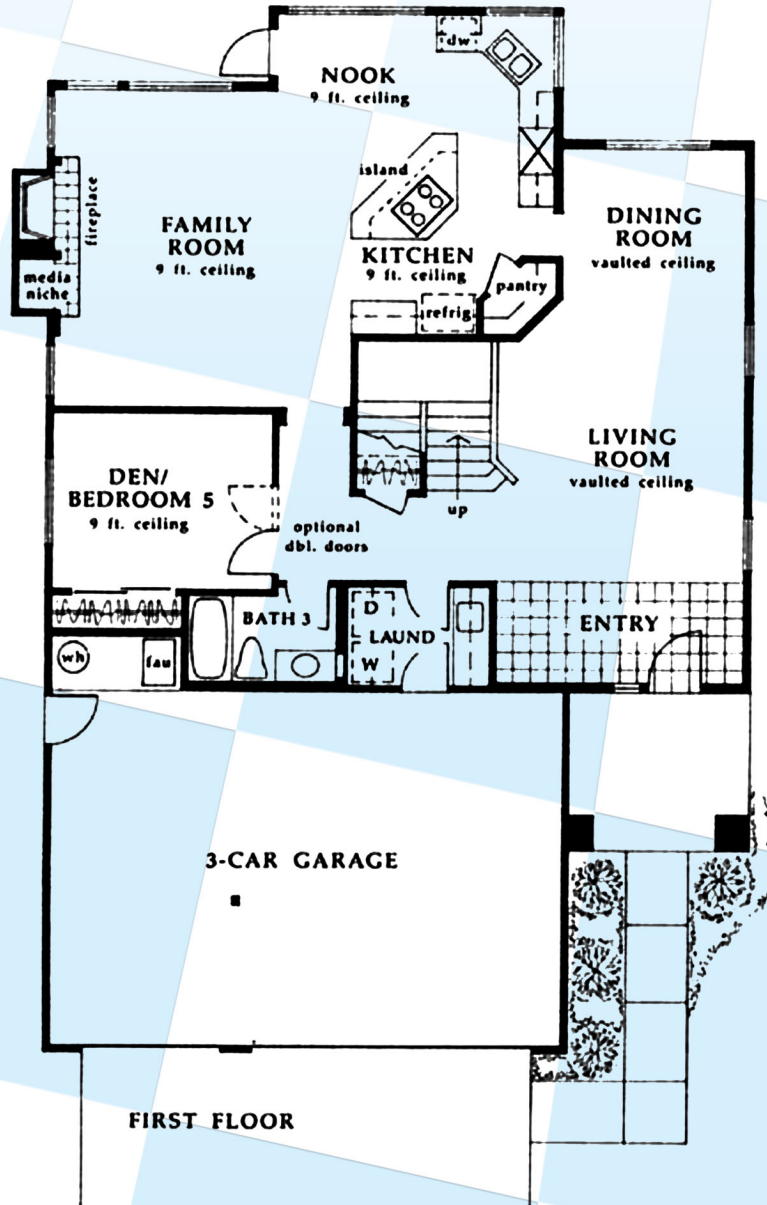

Prominence - Plan 4

4 Bedrooms Plus Den & 3 Baths • Approx. 2,699 Square Foot
Two Stories • 3-Car Garage

**Kris & Steve
Berg**

"It's Your Move!"

BROKER ASSOCIATES

For Additional Scripps Ranch Floor Plans Visit
www.SanDiegoCastles.com
(858) 530-BERG

Floor plans are per builder and subject to change by builder or owner.
* Square footage per builder, agent has not independently verified.

Prominence - Plan 4

4 Bedrooms Plus Den & 3 Baths • Approx. 2,699 Square Foot
Two Stories • 3-Car Garage