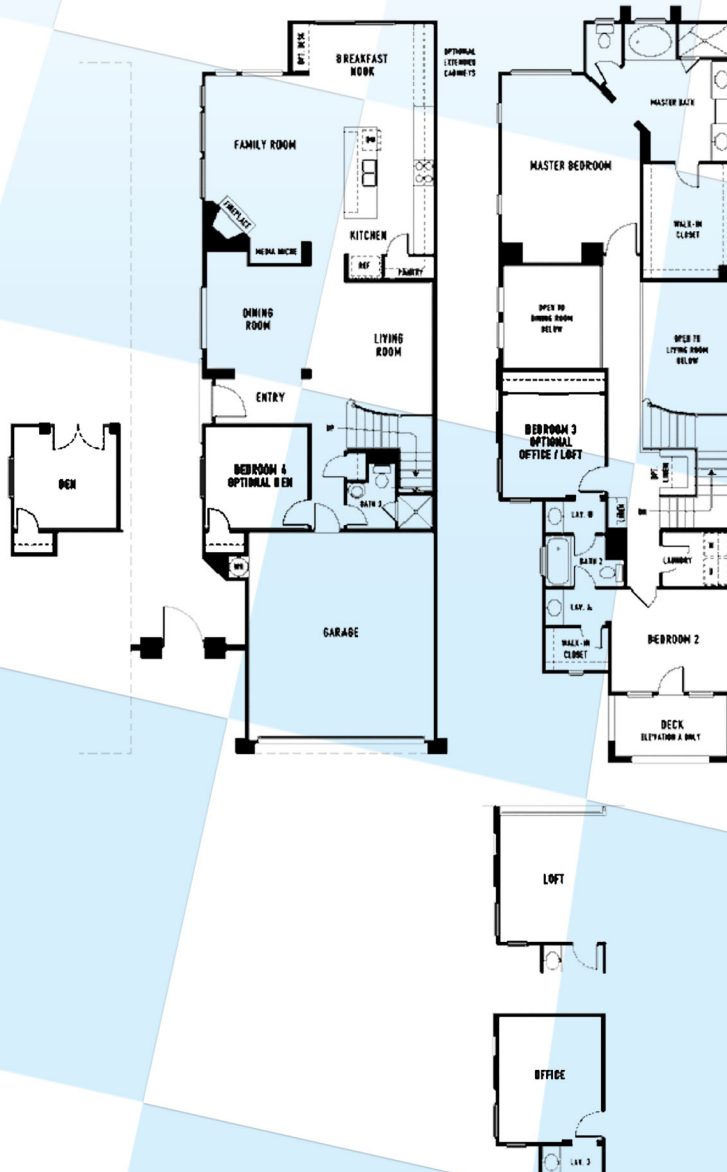

Ravel - Plan 3

4 Bedrooms Plus Loft & 3 Baths • Approx. 2,237 Square Foot
Garage

"It's Your Move!"

BROKER ASSOCIATES

For Additional Scripps Ranch Floor Plans Visit
www.SanDiegoCastles.com
(858) 530-BERG

Floor plans are per builder and subject to change by builder or owner.
* Square footage per builder, agent has not independently verified.