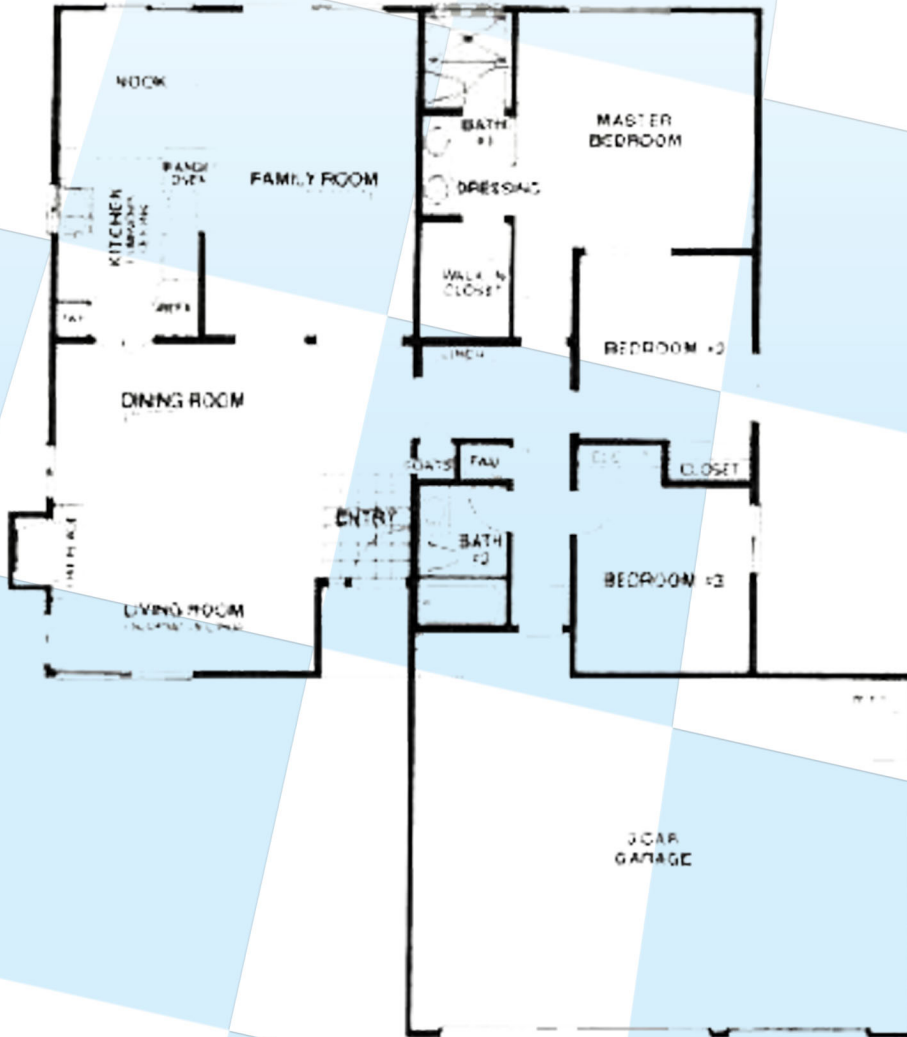

Rimcrest - Plan 2

“The Knolls”

3 Bedrooms & 2 Baths • Approx. 1,528 Square Foot
3-Car Garage

BROKER ASSOCIATES

For Additional Scripps Ranch Floor Plans Visit
www.SanDiegoCastles.com
(858) 530-BERG

Floor plans are per builder and subject to change by builder or owner.
* Square footage per builder, agent has not independently verified.