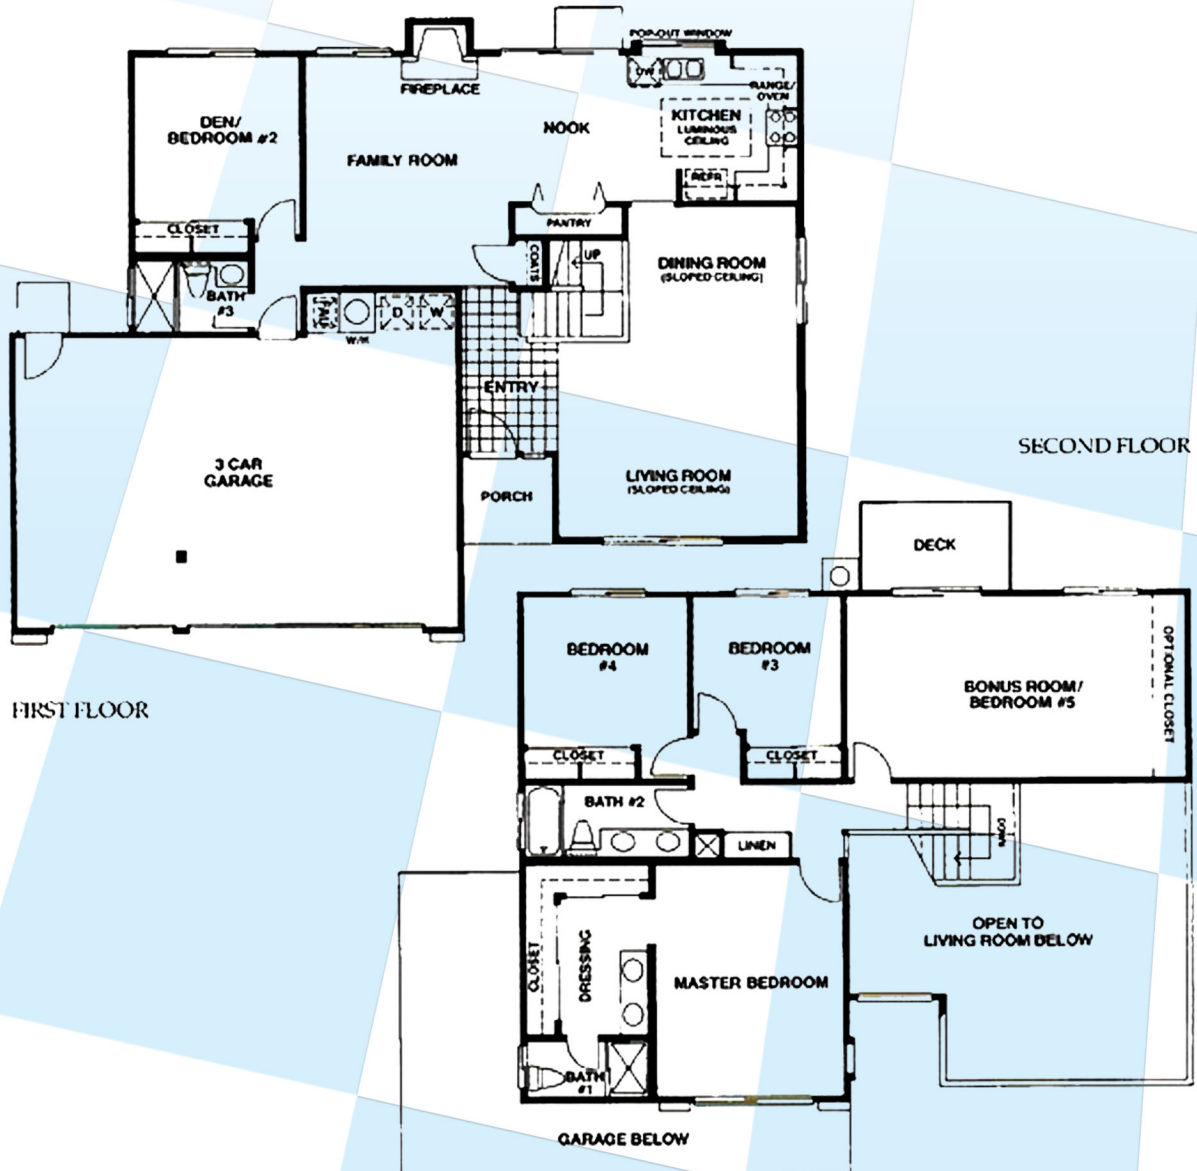

Rimcrest - Plan 3

“The Palisades”

5 Bedrooms & 3 Baths • Approx. 2,237 Square Foot
Two Stories • 3-Car Garage

**Kris & Steve
Berg**

“It’s Your Move!”

BROKER ASSOCIATES

For Additional Scripps Ranch Floor Plans Visit
www.SanDiegoCastles.com
(858) 530-BERG

Floor plans are per builder and subject to change by builder or owner.
* Square footage per builder, agent has not independently verified.