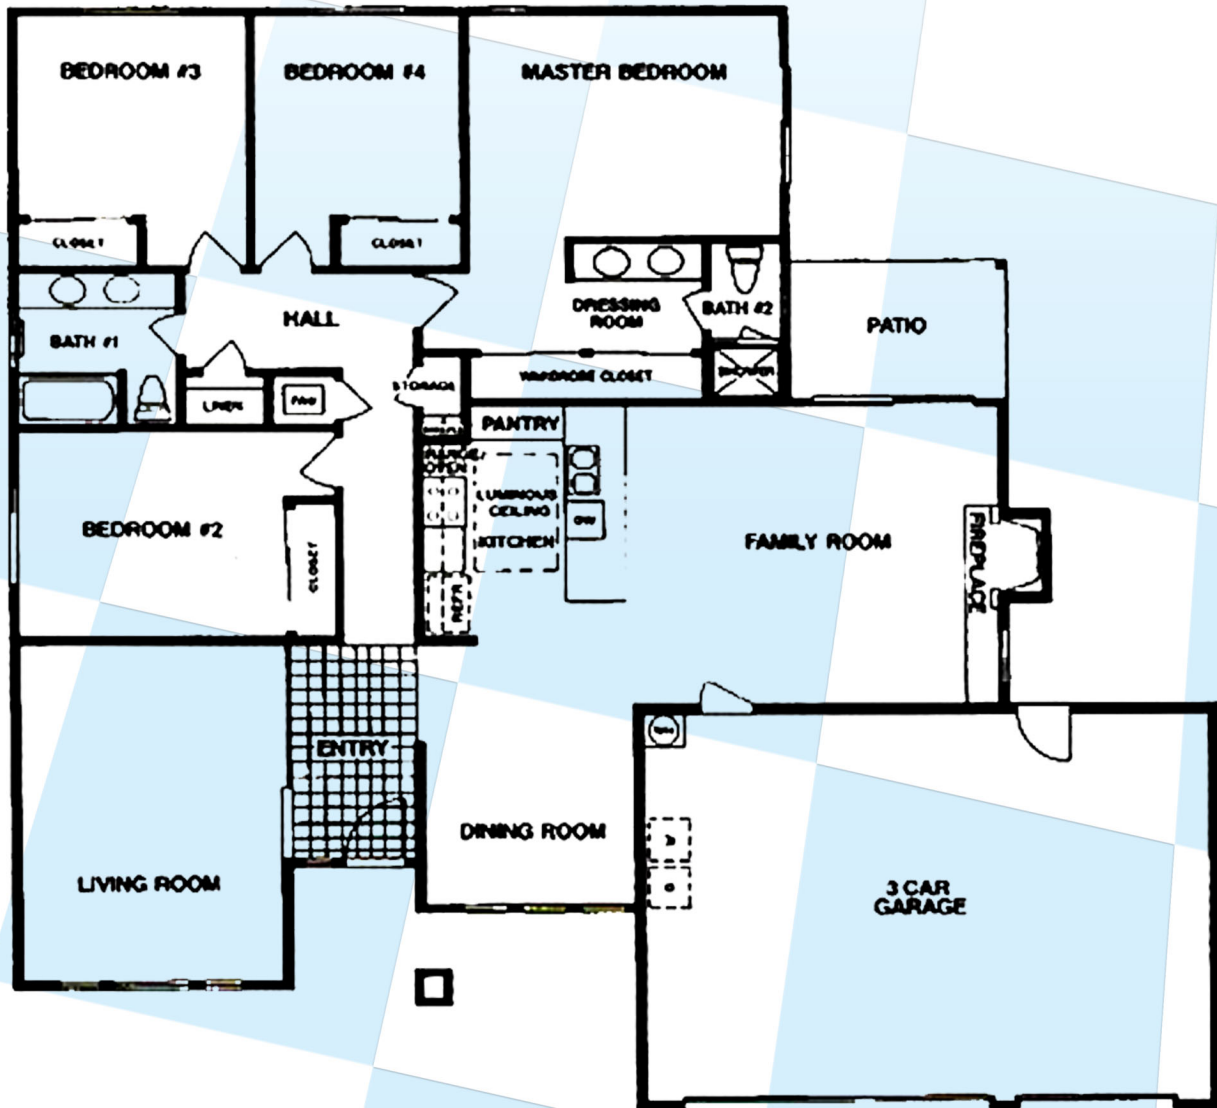

Rimcrest - Plan 5

“The Summit”

4 Bedrooms & 2 Baths • Approx. 1,928 Square Foot
3-Car Garage

**Kris & Steve
Berg**

“It’s Your Move!”

BROKER ASSOCIATES

For Additional Scripps Ranch Floor Plans Visit
www.SanDiegoCastles.com
(858) 530-BERG

Floor plans are per builder and subject to change by builder or owner.
* Square footage per builder, agent has not independently verified.