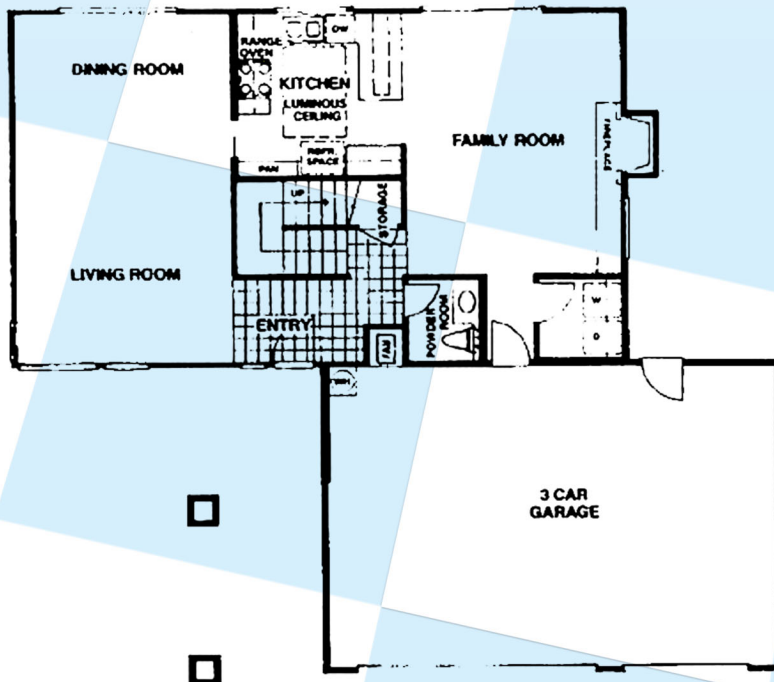

Rimcrest - Plan 6

“The Terrace”

3 Bedrooms & 2.5 Baths • Approx. 1,843 Square Foot
Two Stories • 3-Car Garage

FIRST FLOOR

SECOND FLOOR

BROKER ASSOCIATES

For Additional Scripps Ranch Floor Plans Visit
www.SanDiegoCastles.com
(858) 530-BERG

Floor plans are per builder and subject to change by builder or owner.
* Square footage per builder, agent has not independently verified.