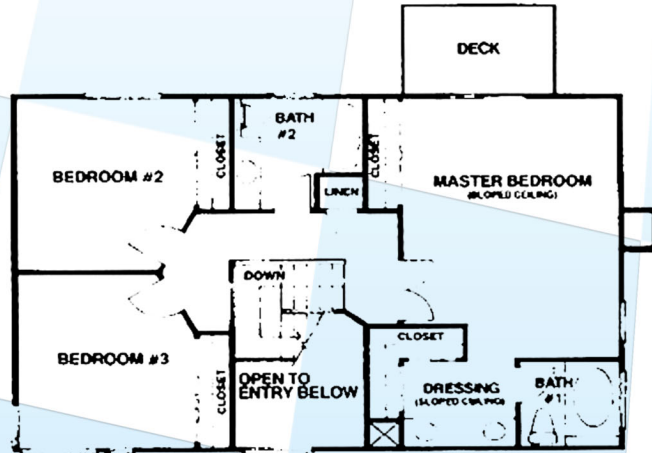

Rimcrest - Plan 6

“The Terrace”

3 Bedrooms & 2.5 Baths • Approx. 1,843 Square Foot
Two Stories • 3-Car Garage

FIRST FLOOR

SECOND FLOOR

BROKER ASSOCIATES

For Additional Scripps Ranch Floor Plans Visit
www.SanDiegoCastles.com
(858) 530-BERG

Floor plans are per builder and subject to change by builder or owner.
* Square footage per builder, agent has not independently verified.