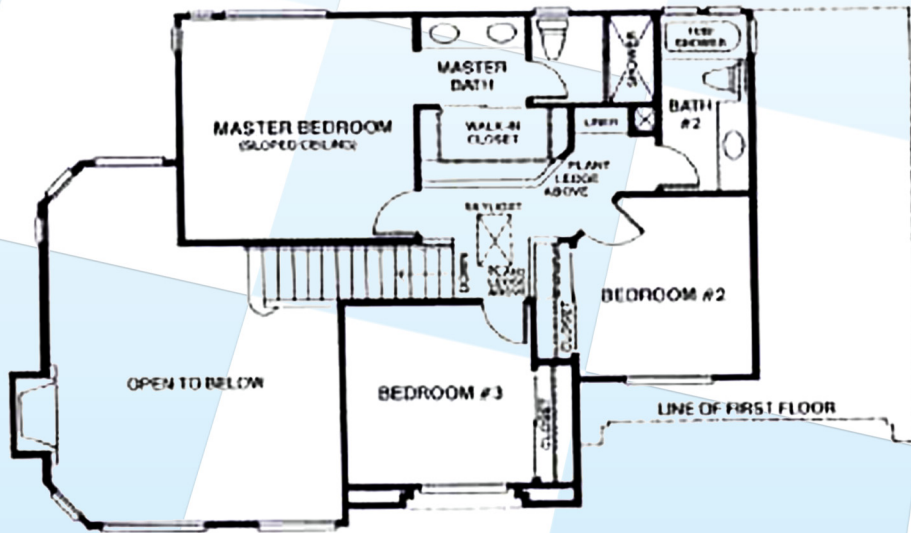

Sevilla Plan 1

“The Masala”

4 Bedrooms & 3 Baths
2-Car Garage • Approx. 1,514 Square Feet

**Kris & Steve
Berg**

“It’s Your Move!”

BROKER ASSOCIATES

For Additional Scripps Ranch Floor Plans Visit
www.SanDiegoCastles.com
(858) 530-BERG

Floor plans are per builder and subject to change by builder or owner.
* Square footage per builder, agent has not independently verified.