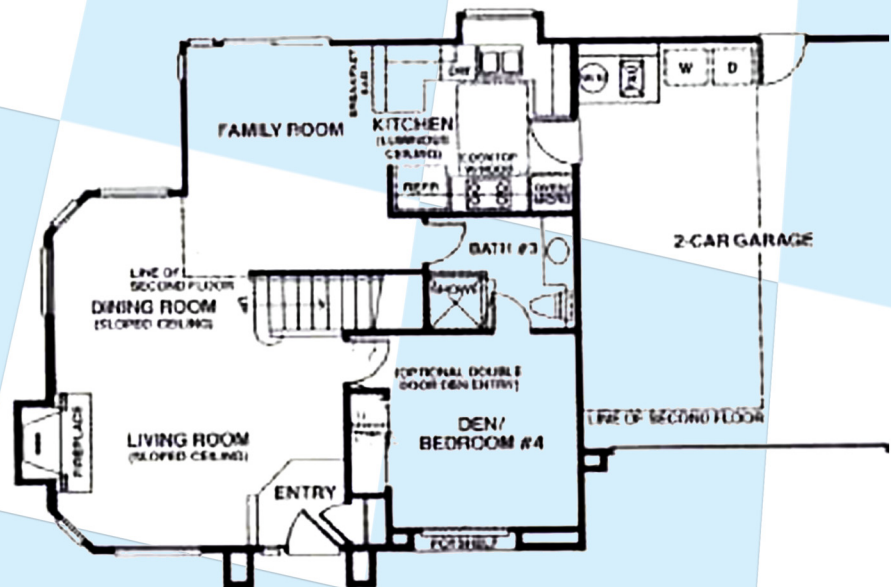

Sevilla Plan 1

“The Masala”

4 Bedrooms & 3 Baths
2-Car Garage • Approx. 1,514 Square Feet

**Kris & Steve
Berg**

“It’s Your Move!”

BROKER ASSOCIATES

For Additional Scripps Ranch Floor Plans Visit
www.SanDiegoCastles.com
(858) 530-BERG

Floor plans are per builder and subject to change by builder or owner.
* Square footage per builder, agent has not independently verified.