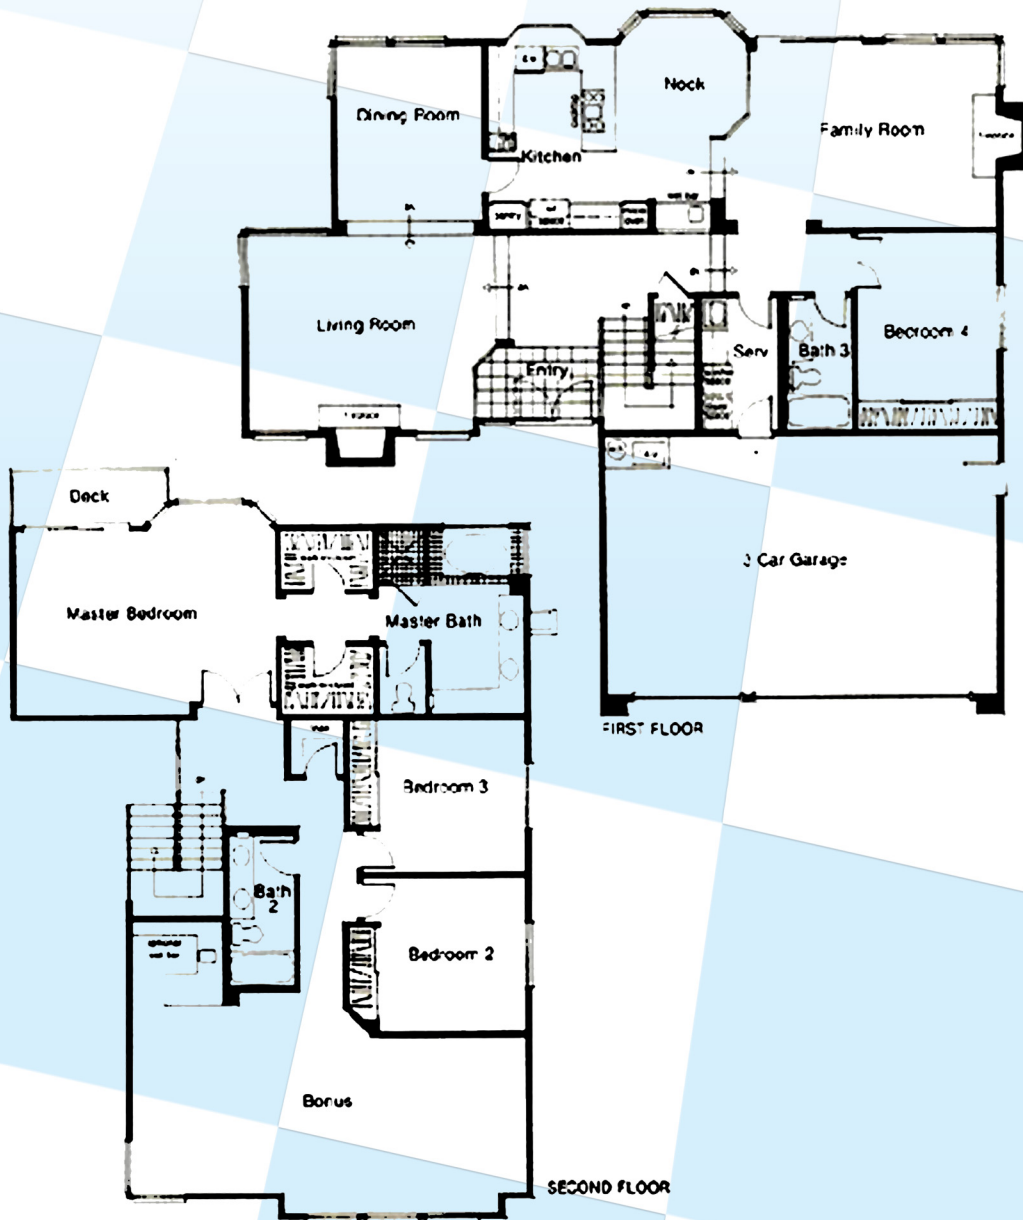

St. Croix - Plan 4

4 Bedrooms Plus Bonus Room & 3 Baths • Approx. 3,264 Square Foot
Two Stories • 3-Car Garage

BROKER ASSOCIATES

For Additional Scripps Ranch Floor Plans Visit
www.SanDiegoCastles.com
(858) 530-BERG

Floor plans are per builder and subject to change by builder or owner.
* Square footage per builder, agent has not independently verified.