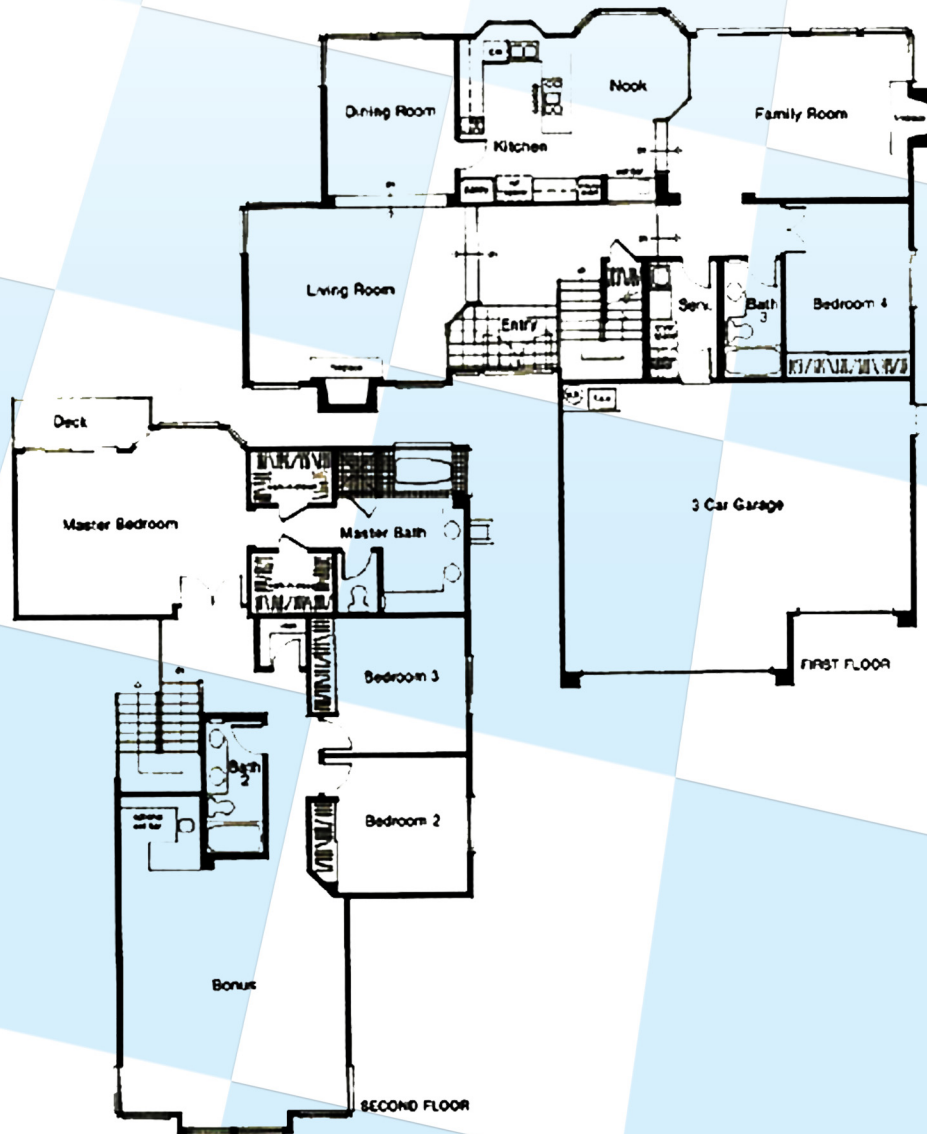

# St. Croix - Plan 4S

4 Bedrooms Plus Bonus Room & 3 Baths • Approx. 3,259 Square Foot  
Two Stories • 3-Car Garage

**BROKER ASSOCIATES**

For Additional Scripps Ranch Floor Plans Visit  
[www.SanDiegoCastles.com](http://www.SanDiegoCastles.com)  
**(858) 530-BERG**

Floor plans are per builder and subject to change by builder or owner.  
\* Square footage per builder, agent has not independently verified.