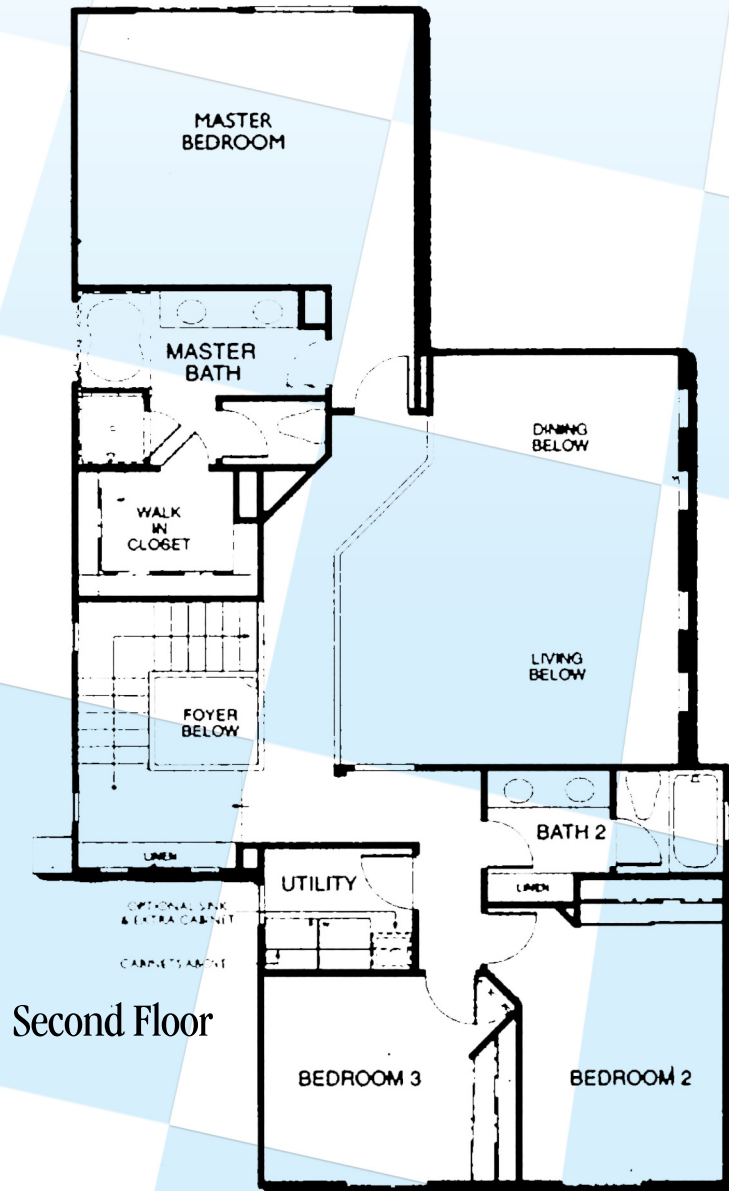

Sundance - Plan 3

“The Day Break”

3 or 4 Bedrooms & 3 Baths • Approx. 2,100 Square Foot
Two Stories • 2-Car Garage

**Kris & Steve
Berg**

“It’s Your Move!”

BROKER ASSOCIATES

For Additional Scripps Ranch Floor Plans Visit
www.SanDiegoCastles.com
(858) 530-BERG

Floor plans are per builder and subject to change by builder or owner.
* Square footage per builder, agent has not independently verified.

Sundance - Plan 3

“The Day Break”

3 or 4 Bedrooms & 3 Baths • Approx. 2,100 Square Foot
Two Stories • 2-Car Garage