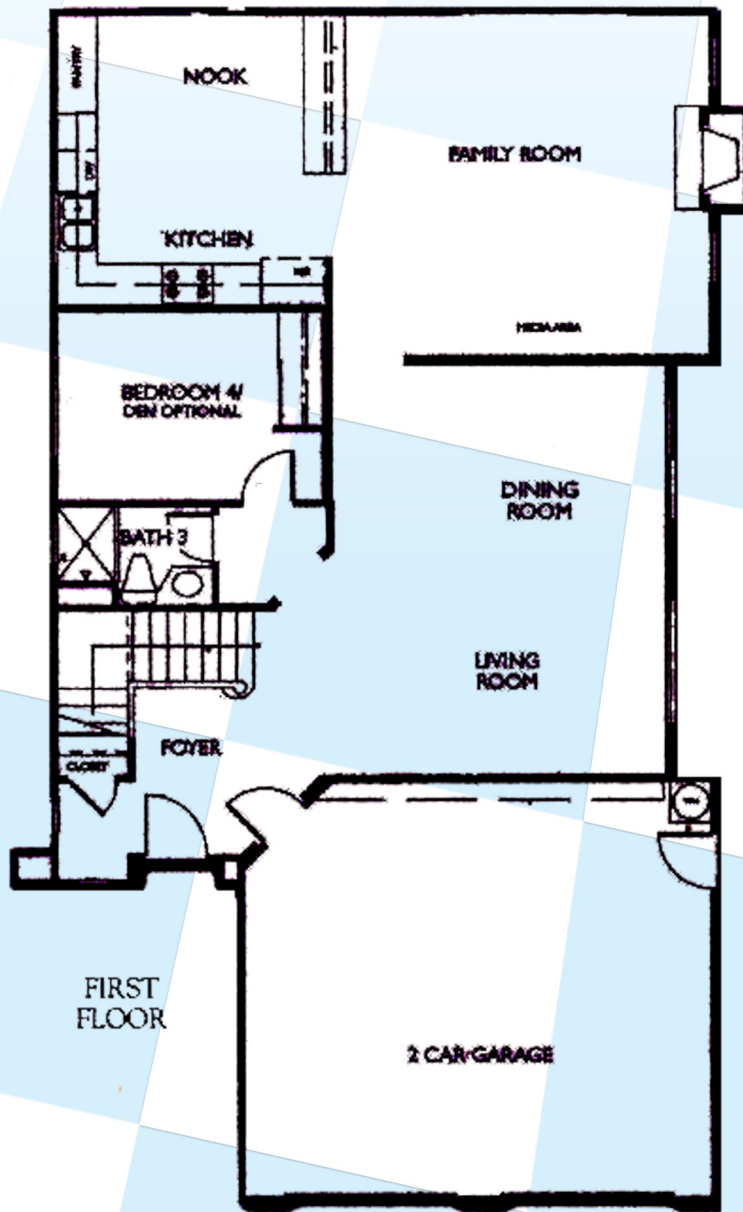

Sundance - Plan 3

“The Day Break”

3 or 4 Bedrooms & 3 Baths • Approx. 2,100 Square Foot
Two Stories • 2-Car Garage

**Kris & Steve
Berg**

“It’s Your Move!”

BROKER ASSOCIATES

For Additional Scripps Ranch Floor Plans Visit
www.SanDiegoCastles.com
(858) 530-BERG

Floor plans are per builder and subject to change by builder or owner.
* Square footage per builder, agent has not independently verified.

Sundance - Plan 3

“The Day Break”

3 or 4 Bedrooms & 3 Baths • Approx. 2,100 Square Foot
Two Stories • 2-Car Garage