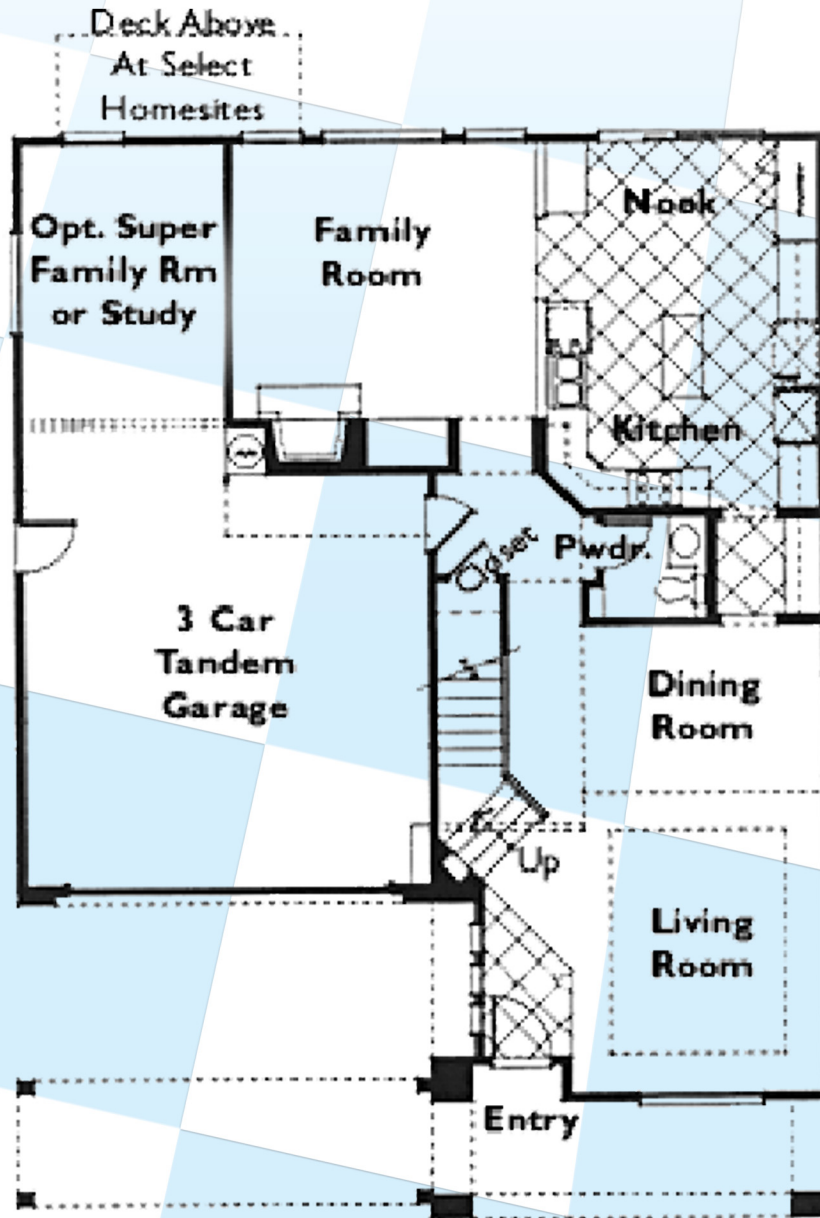

Tiempo - Plan 7

4 Bedrooms & 2.5 Baths • Approx. 2,222 Square Foot
Two Stories • 3-Car Tandem Garage

BROKER ASSOCIATES

For Additional Scripps Ranch Floor Plans Visit
www.SanDiegoCastles.com
(858) 530-BERG

Floor plans are per builder and subject to change by builder or owner.
* Square footage per builder, agent has not independently verified.

Tiempo - Plan 7

4 Bedrooms & 2.5 Baths • Approx. 2,222 Square Foot
Two Stories • 3-Car Tandem Garage