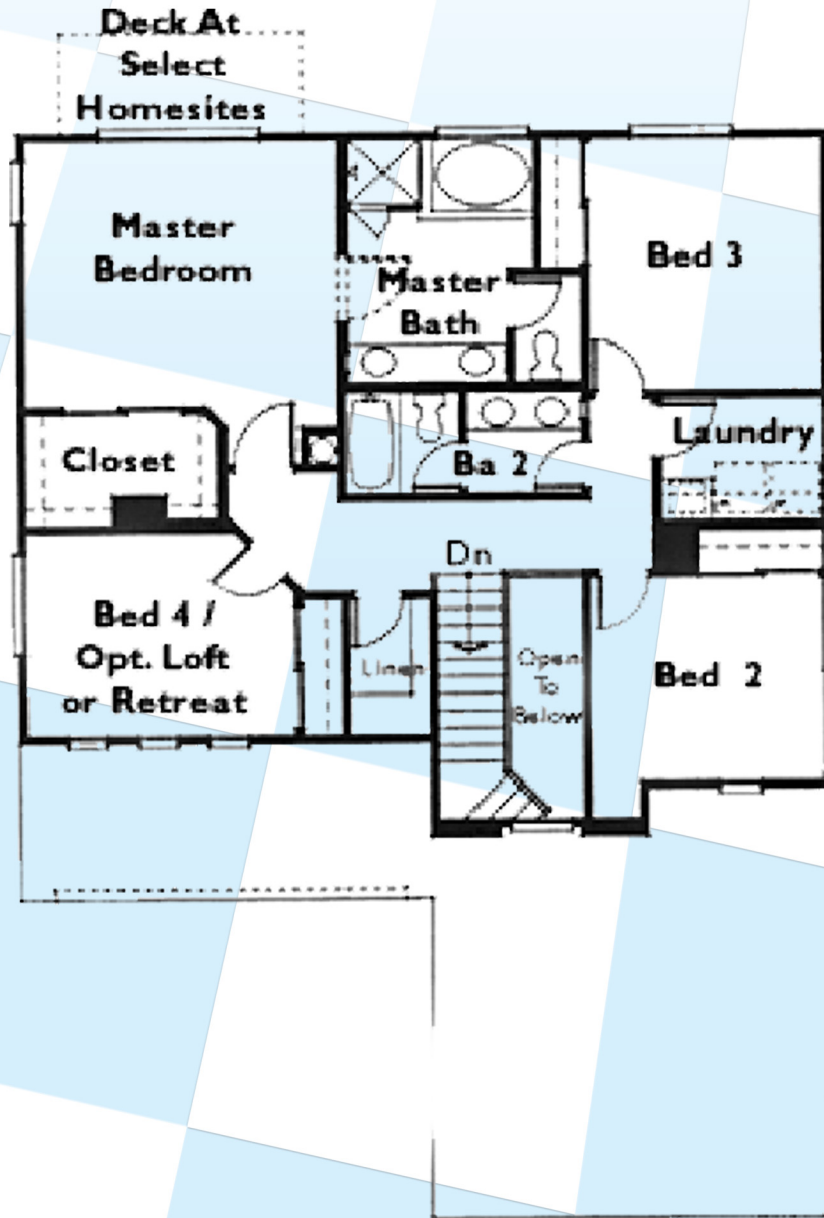

Tiempo - Plan 7

4 Bedrooms & 2.5 Baths • Approx. 2,222 Square Foot
Two Stories • 3-Car Tandem Garage

BROKER ASSOCIATES

For Additional Scripps Ranch Floor Plans Visit
www.SanDiegoCastles.com
(858) 530-BERG

Floor plans are per builder and subject to change by builder or owner.
* Square footage per builder, agent has not independently verified.

Tiempo - Plan 7

4 Bedrooms & 2.5 Baths • Approx. 2,222 Square Foot
Two Stories • 3-Car Tandem Garage