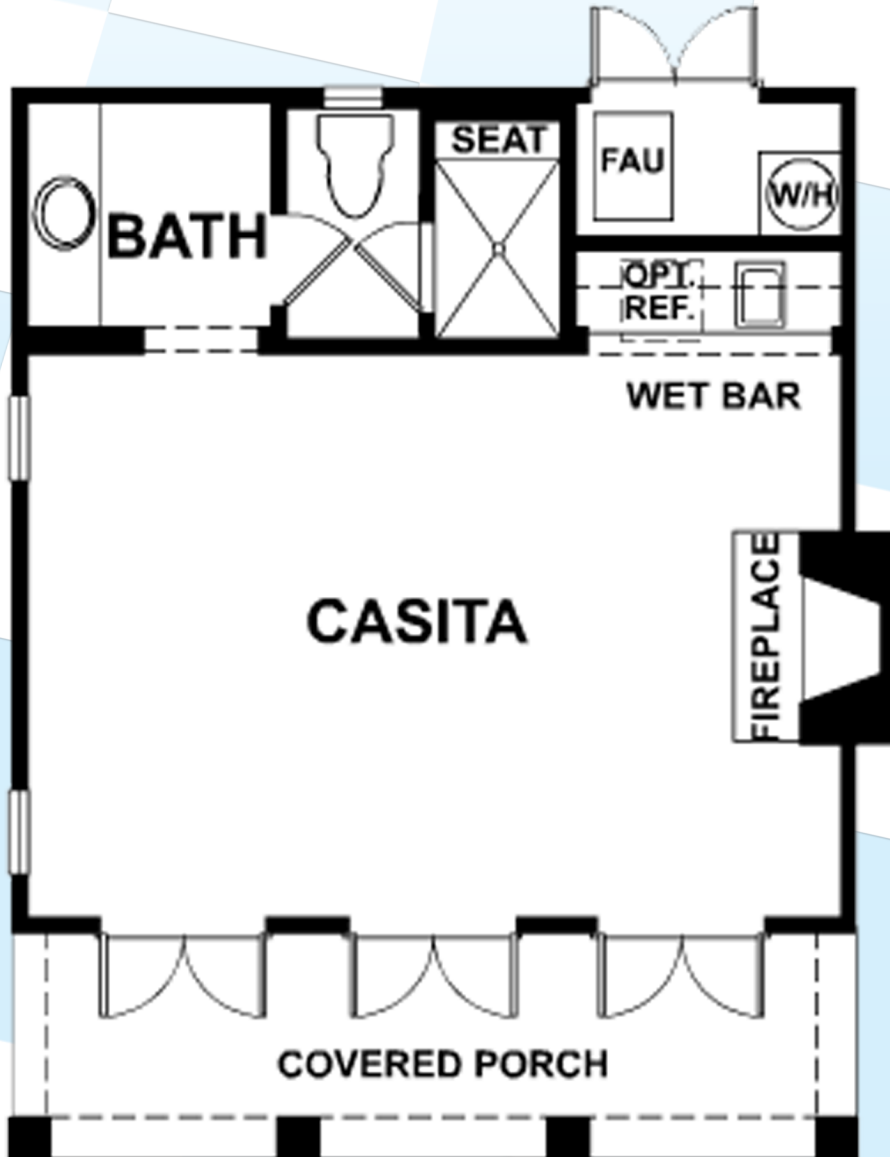

# Warmington at Stoneridge

## Optional Casita

Detached • Fireplace • Bath • Approx. 393 Square Feet  
Covered Porch • French Doors

"It's Your Move!"

BROKER ASSOCIATES

For Additional Scripps Ranch Floor Plans Visit  
[www.SanDiegoCastles.com](http://www.SanDiegoCastles.com)  
**(858) 530-BERG**