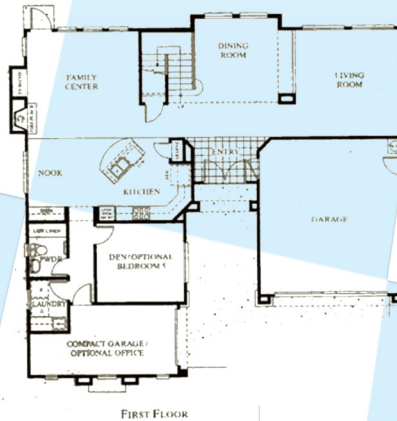

Willows - Plan 4

“The Sycamore”

4 Bedrooms Plus Den & 2.5 Baths • Approx. 2,877 Square Foot
Two Stories • Garage

**Kris & Steve
Berg**

“It’s Your Move!”

BROKER ASSOCIATES

For Additional Scripps Ranch Floor Plans Visit
www.SanDiegoCastles.com
(858) 530-BERG

Floor plans are per builder and subject to change by builder or owner.
* Square footage per builder, agent has not independently verified.