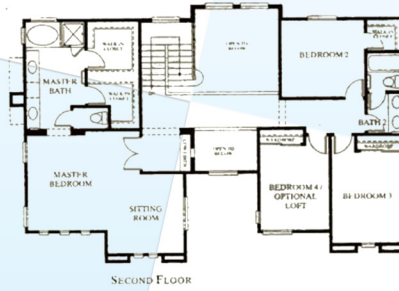

Willows - Plan 4

“The Sycamore”

4 Bedrooms Plus Den & 2.5 Baths • Approx. 2,877 Square Foot
Two Stories • Garage

**Kris & Steve
Berg**

“It’s Your Move!”

BROKER ASSOCIATES

For Additional Scripps Ranch Floor Plans Visit
www.SanDiegoCastles.com
(858) 530-BERG

Floor plans are per builder and subject to change by builder or owner.
* Square footage per builder, agent has not independently verified.