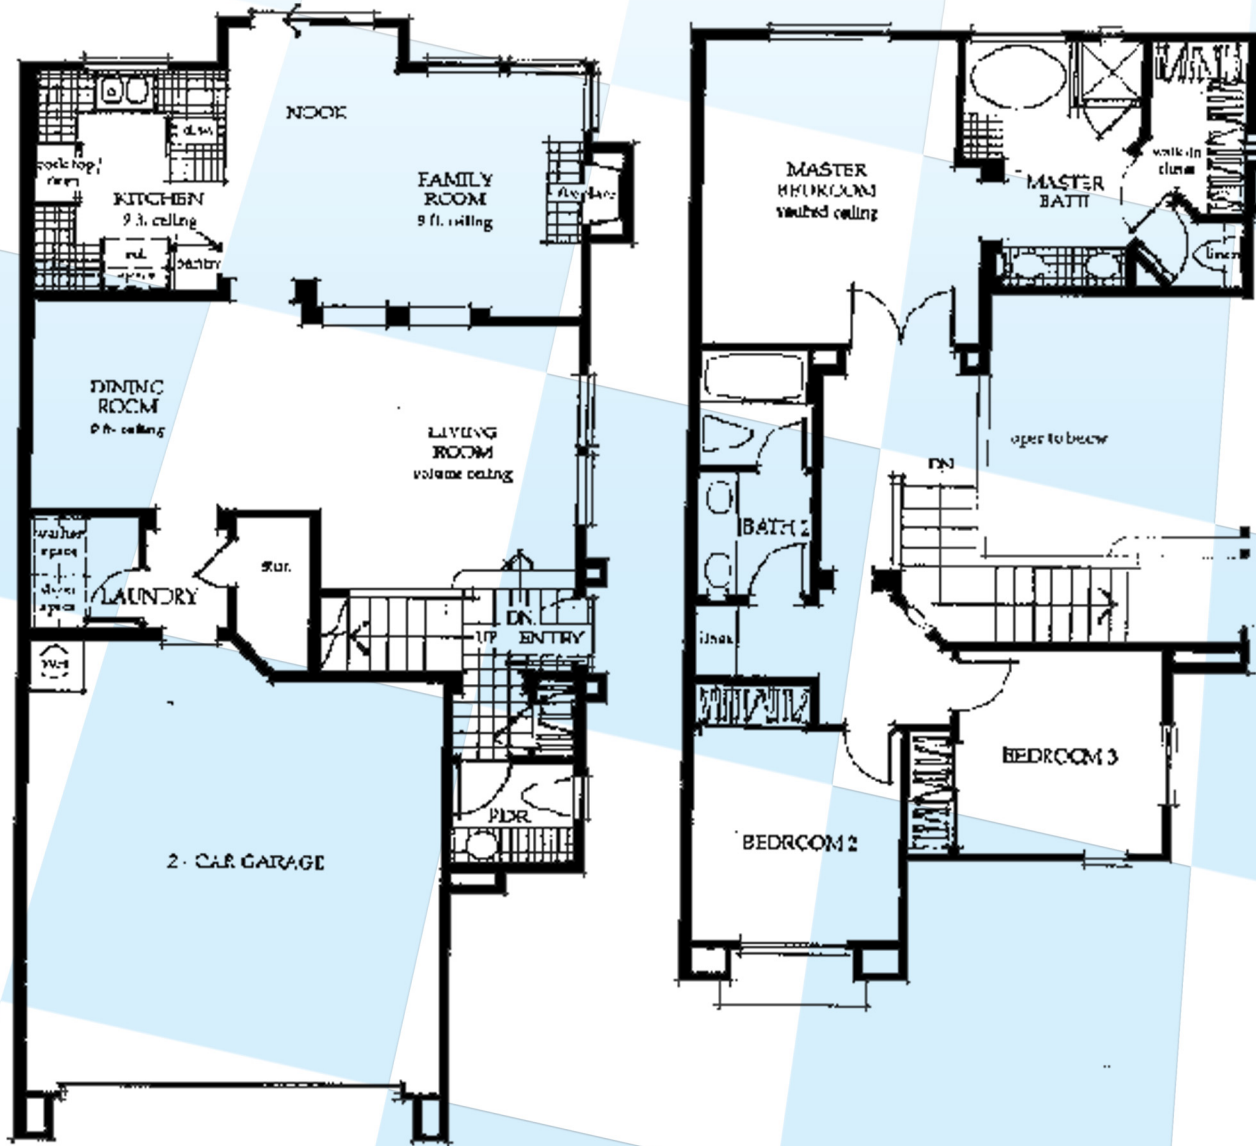

Windchime - Plan 3

3 Bedrooms & 2.5 Baths • Approx. 1,690 Square Foot
Two Stories • 2-Car Garage

**Kris & Steve
Berg**

"It's Your Move!"

BROKER ASSOCIATES

For Additional Scripps Ranch Floor Plans Visit
www.SanDiegoCastles.com
(858) 530-BERG

Floor plans are per builder and subject to change by builder or owner.
* Square footage per builder, agent has not independently verified.