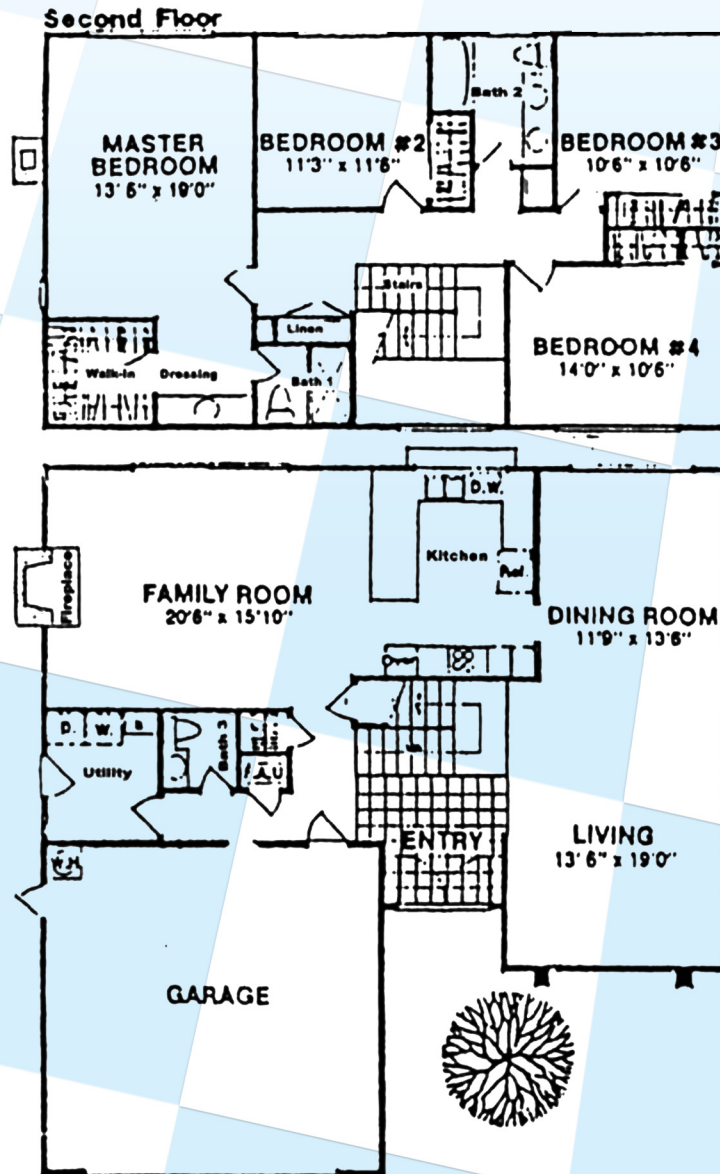

Wine Country - Plan 1

“The Soledad”

3 Bedrooms & 2.5 Baths • Approx. 1,690 Square Foot
Two Stories • 2-Car Garage

**Kris & Steve
Berg**

"It's Your Move!"

BROKER ASSOCIATES

For Additional Scripps Ranch Floor Plans Visit
www.SanDiegoCastles.com
(858) 530-BERG

Floor plans are per builder and subject to change by builder or owner.
* Square footage per builder, agent has not independently verified.